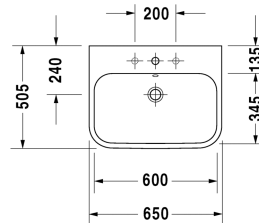

Furniture washbasin ground # 2318650025 / 2318650027 / 2318650028

| < 650 mm > |

Furniture washbasin ground	Dimension	Weight	Order number
with overflow, with tap platform, overflow clip chrome included, 650 mm			
Colors			
00 White Alpin			
Variant			
● ● ●	650 x 505 mm	21.000 kg	2318650025
●	650 x 505 mm	21.000 kg	2318650027
☒	650 x 505 mm	21.000 kg	2318650028
Sanitary ceramics with the special WonderGliss surface finish will remain clean and attractive-looking for a long time to come. When ordering WonderGliss please add a "1" as eleventh digit to the model number.			
Accessory			
Design Siphon		1.500 kg	005036
Suitable products			
Console including draws 3 drawers beneath consoles, 3 console supports, 1 siphon cover, 1 cut-out central, 1800 x 550 mm	1800 x 550 mm		F08531
Console including draws 2 drawers beneath console, 2 console supports, 1 cut-out central, 1000 x 550 mm	1000 x 550 mm		F08522
Console including draws 2 drawers beneath console, 2 console supports, 1 cut-out central, 1200 x 550 mm	1200 x 550 mm		F08523
Console including draws 3 drawers beneath consoles, 3 console supports, 1 siphon cover, 1 cut-out central, 1500 x 550 mm	1500 x 550 mm		F08527
Console including drawer for vanity basin countertop including one cut-out, 1 drawer beneath console, 1 cover beneath console, 3 console supports, 1800 x 565 mm	1800 x 565 mm		DL6892 L/R
Console including drawer for wash bowls 1 countertop including one central cut-out, 1 drawer beneath console, 2 console supports, 800 x 565 mm	800 x 565 mm		DL6788