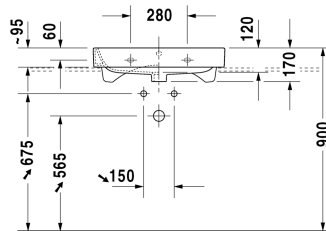

Furniture washbasin ground # 2318650025 / 2318650027 / 2318650028

| < 650 mm > |

Furniture washbasin ground	Dimension	Weight	Order number
with overflow, with tap platform, overflow clip chrome included, 650 mm			
Colors			
00 White Alpin			
Variant			
● ● ●	650 x 505 mm	21.000 kg	2318650025
●	650 x 505 mm	21.000 kg	2318650027
☒	650 x 505 mm	21.000 kg	2318650028
Sanitary ceramics with the special WonderGliss surface finish will remain clean and attractive-looking for a long time to come. When ordering WonderGliss please add a "1" as eleventh digit to the model number.			
Accessory			
Design Siphon		1.500 kg	005036
Suitable products			
Console including draws 3 drawers beneath consoles, 3 console supports, 1 siphon cover, 1 cut-out central, 1800 x 550 mm	1800 x 550 mm		F08531
Console including draws 2 drawers beneath console, 2 console supports, 1 cut-out central, 1000 x 550 mm	1000 x 550 mm		F08522
Console including draws 2 drawers beneath console, 2 console supports, 1 cut-out central, 1200 x 550 mm	1200 x 550 mm		F08523
Console including draws 3 drawers beneath consoles, 3 console supports, 1 siphon cover, 1 cut-out central, 1500 x 550 mm	1500 x 550 mm		F08527
Console including drawer for vanity basin countertop including one cut-out, 1 drawer beneath console, 1 cover beneath console, 3 console supports, 1800 x 565 mm	1800 x 565 mm		DL6892 L/R
Console including drawer for wash bowls 1 countertop including one central cut-out, 1 drawer beneath console, 2 console supports, 800 x 565 mm	800 x 565 mm		DL6788