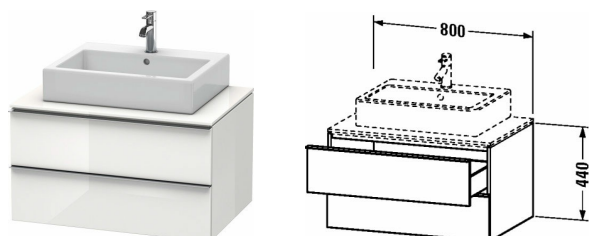

Vanity unit for console # H26301

| < 800 mm > |

Vanity unit for console	Dimension	Weight	Order number
2 drawers, upper drawer including cut-out for siphon and siphon cover			
Colors			
M11 Cashmere Oak M13 American Walnut (Real wood veneer) M22 White High Gloss (Decor) M52 European Oak M72 Brushed Dark Oak M75 Linen			
Variant			
	800 x 548 mm		H26301
Infobox			
Console not included in delivery, please order separately, Interior modules can not be retrofitted and are factory installed., Highriser are not applicable, Required specification for ordering:, - interior system yes / no, - walnut 77 or maple 78			
Accessory			
Interior system Large waveboard	256 x 371 mm		UV9943
Interior system Box	100 x 185 mm		UV9947
Interior system Interior system	117 x 371 mm		UV9945
Interior system Box with cover	100 x 185 mm		UV9949
Interior system Small waveboard	108 x 371 mm		UV9940
Suitable products			
Above counter basin ground, without overflow, with tap platform, fixings included, 500 x 500 mm	500 x 500 mm		032050
Wash bowl without overflow, without tap platform, chrome ring included, fixings included, Ø 400 mm	Ø 400 mm		045140
Wash bowl without overflow, without tap platform, chrome ring included, fixings included, Ø 480 mm	Ø 480 mm		045148
Vanity basin countertop basin, without overflow, without tap platform, 580 x 415 mm	580 x 415 mm		031758
Wash bowl ground, without overflow, without tap platform, 580 x 415 mm	580 x 415 mm		031758