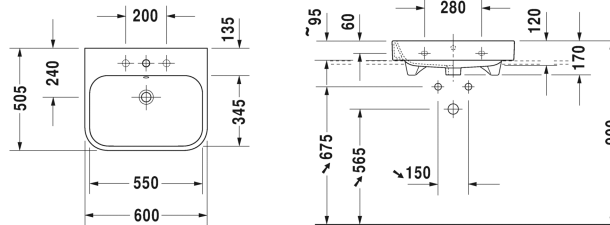

Furniture washbasin ground # 2318600025 / 2318600027 / 2318600028

| < 600 mm > |

Furniture washbasin ground	Dimension	Weight	Order number
with overflow, with tap platform, overflow clip chrome included, 600 mm			
Colors			
00 White Alpin			
Variant			
● ● ●	600 x 505 mm	16.700 kg	2318600025
●	600 x 505 mm	16.700 kg	2318600027
☒	600 x 505 mm	16.700 kg	2318600028
Sanitary ceramics with the special WonderGliss surface finish will remain clean and attractive-looking for a long time to come. When ordering WonderGliss please add a "1" as eleventh digit to the model number.			
Accessory			
Design Siphon		1.500 kg	005036
Suitable products			
Console including draws 3 drawers beneath consoles, 3 console supports, 1 siphon cover, 1 cut-out central, 1800 x 550 mm	1800 x 550 mm		F08531
Console including draws 2 drawers beneath console, 2 console supports, 1 cut-out central, 1000 x 550 mm	1000 x 550 mm		F08522
Console including draws 2 drawers beneath console, 2 console supports, 1 cut-out central, 1200 x 550 mm	1200 x 550 mm		F08523
Console including draws 3 drawers beneath consoles, 3 console supports, 1 siphon cover, 1 cut-out central, 1500 x 550 mm	1500 x 550 mm		F08527
Console including drawer for vanity basin countertop including one cut-out, 1 drawer beneath console, 1 cover beneath console, 3 console supports, 1500 x 565 mm	1500 x 565 mm		DL6891 L/R
Console including drawer for vanity basin countertop including one cut-out, 1 drawer beneath console, 1 cover beneath console, 3 console supports, 1800 x 565 mm	1800 x 565 mm		DL6892 L/R