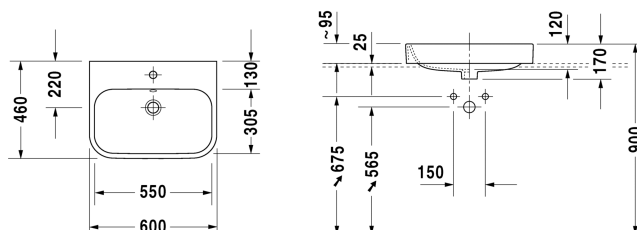

Above counter basin # 2315600000 / 2315600060

| < 600 mm > |

Above counter basin	Dimension	Weight	Order number
ground, with overflow, with tap platform, back plane unglazed, fixings included, overflow clip chrome included, 600 mm			
Colors			
00 White Alpin			
Variant			
●	600 x 460 mm	16.000 kg	2315600000
☒	600 x 460 mm	16.000 kg	2315600060
Infobox			
Mounting only in combination with console			
Sanitary ceramics with the special WonderGliss surface finish will remain clean and attractive-looking for a long time to come. When ordering WonderGliss please add a "1" as eleventh digit to the model number.			
Accessory			
Design Siphon		1.500 kg	005036
Suitable products			
Console including draws 2 drawers beneath console, 2 console supports, 1 cut-out central, 800 x 550 mm	800 x 550 mm		F08521
Console including draws 3 drawers beneath consoles, 3 console supports, 1 cut-out left side, 1500 x 550 mm	1500 x 550 mm		F08528
Console including draws 3 drawers beneath consoles, 3 console supports, 1 cut-out right side, 1500 x 550 mm	1500 x 550 mm		F08529
Console including draws 3 drawers beneath consoles, 3 console supports, 2 cut-outs, 1500 x 550 mm	1500 x 550 mm		F08530
Console including draws 3 drawers beneath consoles, 3 console supports, 1 siphon cover, 1 cut-out central, 1800 x 550 mm	1800 x 550 mm		F08531
Console including draws 3 drawers beneath consoles, 3 console supports, 1 cut-out left side, 1800 x 550 mm	1800 x 550 mm		F08532