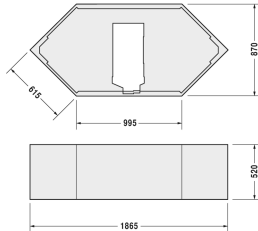

Styrene Support Box # 790477

Styrene Support Box	Dimension	Weight	Order number
for # 700138			
Colors			
Variant			

All drawings contain the necessary measurements which are subject to standard tolerances. Exact measurements, in particular for customised installation scenarios, can only be taken from the finished ceramic piece.