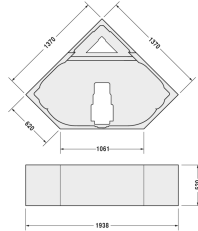

Styrene Support Box # 790476

Styrene Support Box	Dimension	Weight	Order number
for # 700137			
Colors			
Variant			

All drawings contain the necessary measurements which are subject to standard tolerances. Exact measurements, in particular for customised installation scenarios, can only be taken from the finished ceramic piece.