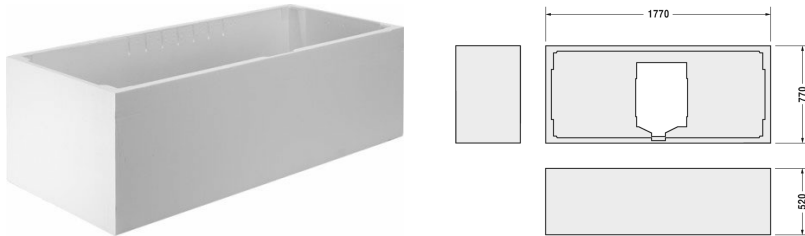

Styrene Support Box # 790475

Styrene Support Box	Dimension	Weight	Order number
for # 700101			
Colors			
Variant			

All drawings contain the necessary measurements which are subject to standard tolerances. Exact measurements, in particular for customised installation scenarios, can only be taken from the finished ceramic piece.