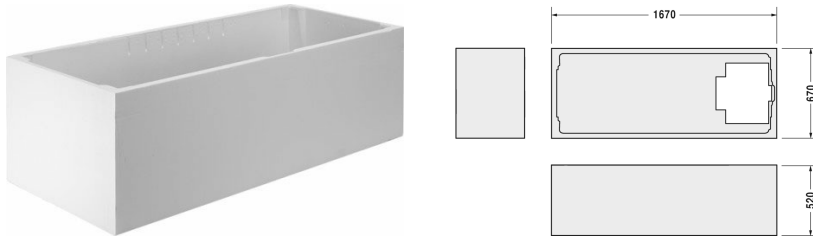

## Styrene Support Box # 790472

Styrene Support Box	Dimension	Weight	Order number
for # 700098			
Colors			
Variant			

*All drawings contain the necessary measurements which are subject to standard tolerances. Exact measurements, in particular for customised installation scenarios, can only be taken from the finished ceramic piece.*