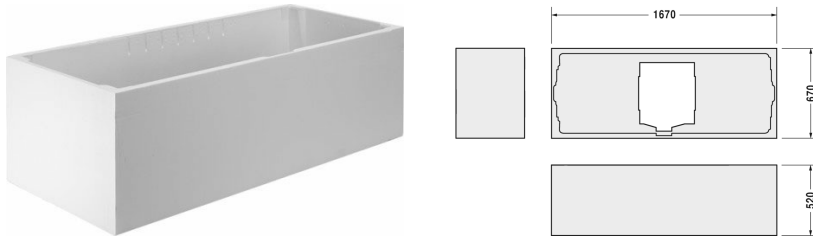

Styrene Support Box # 790471

Styrene Support Box	Dimension	Weight	Order number
for # 700097			
Colors			
Variant			

All drawings contain the necessary measurements which are subject to standard tolerances. Exact measurements, in particular for customised installation scenarios, can only be taken from the finished ceramic piece.