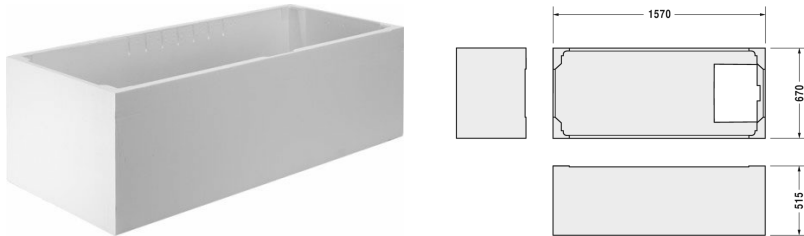

Styrene Support Box # 790470

Styrene Support Box	Dimension	Weight	Order number
for # 700096			
Colors			
Variant			

All drawings contain the necessary measurements which are subject to standard tolerances. Exact measurements, in particular for customised installation scenarios, can only be taken from the finished ceramic piece.