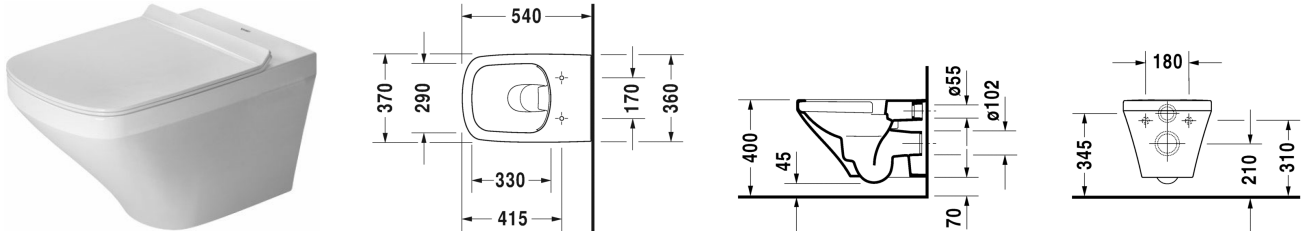

Toilet wall mounted Duravit Rimless® # 255109..00 / 255109..00

| < 370 mm > |

Toilet wall mounted Duravit Rimless®	Dimension	Weight	Order number
rimless, washdown model, Durafix included, UWL class 1			
Colors			
00 White Alpin 20 HygieneGlaze (an antibacterial ceramic glaze that provides almost indefinite effectiveness)			
Variant			
♣ 4,5 litre flush	370 x 540 mm	28.700 kg	255109..00
♣ 4,5 litre flush	370 x 540 mm	28.700 kg	255109..00
Infobox			
Durafix for invisible fixation is included in delivery			
Sanitary ceramics with the special WonderGliss surface finish will remain clean and attractive-looking for a long time to come. When ordering WonderGliss please add a "1" as eleventh digit to the model number.			
Accessory for ceramics			
Fixing for wall mounted bidet and wall mounted toilet	Ø 12 x 180 mm	0.200 kg	006500
Accessory			
Noise reduction gasket for wall mounted toilet		0.300 kg	005064
Suitable products			
Toilet seat and cover hinges stainless steel, without automatic closure,			006371
Toilet seat and cover hinges stainless steel, removable, with automatic closure,			006379

All drawings contain the necessary measurements which are subject to standard tolerances. Exact measurements, in particular for customised installation scenarios, can only be taken from the finished ceramic piece.