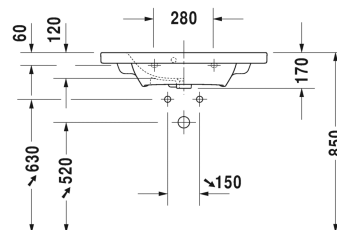

Furniture washbasin compact # 2337780000 / 2337780030

| < 785 mm > |

Furniture washbasin compact	Dimension	Weight	Order number
with overflow, with tap platform, underneath glazed, 785 mm			
Colors			
00 White Alpin			
Variant			
●	785 x 400 mm	18.400 kg	2337780000
● ● ●	785 x 400 mm	18.400 kg	2337780030
Sanitary ceramics with the special WonderGliss surface finish will remain clean and attractive-looking for a long time to come. When ordering WonderGliss please add a "1" as eleventh digit to the model number.			
Accessory			
Space saving waste	1 1/4" mm	0.400 kg	005076
Suitable products			
Vanity unit wall-mounted compact 1 pull-out compartment, for DuraStyle # 233778, 730 x 368 mm	730 x 368 mm		DS6399
Vanity unit wall-mounted compact 2 drawers, upper drawer including cut-out for siphon and siphon cover, for DuraStyle # 233778, 730 x 368 mm	730 x 368 mm		DS6499

All drawings contain the necessary measurements which are subject to standard tolerances. Exact measurements, in particular for customised installation scenarios, can only be taken from the finished ceramic piece.