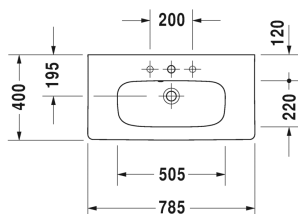

Furniture washbasin compact # 2337780000 / 2337780030

| < 785 mm > |

Furniture washbasin compact	Dimension	Weight	Order number
with overflow, with tap platform, underneath glazed, 785 mm			
Colors			
00 White Alpin			
Variant			
●	785 x 400 mm	18.400 kg	2337780000
● ● ●	785 x 400 mm	18.400 kg	2337780030
Sanitary ceramics with the special WonderGliss surface finish will remain clean and attractive-looking for a long time to come. When ordering WonderGliss please add a "1" as eleventh digit to the model number.			
Accessory			
Space saving waste	1 1/4" mm	0.400 kg	005076
Suitable products			
Vanity unit wall-mounted compact 1 pull-out compartment, for DuraStyle # 233778, 730 x 368 mm	730 x 368 mm		DS6399
Vanity unit wall-mounted compact 2 drawers, upper drawer including cut-out for siphon and siphon cover, for DuraStyle # 233778, 730 x 368 mm	730 x 368 mm		DS6499

All drawings contain the necessary measurements which are subject to standard tolerances. Exact measurements, in particular for customised installation scenarios, can only be taken from the finished ceramic piece.