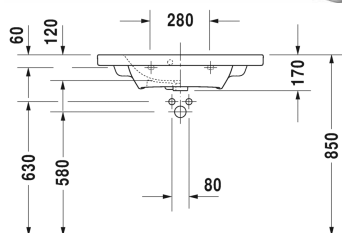

Furniture washbasin compact # 2337780000 / 2337780030

| < 785 mm > |

Furniture washbasin compact	Dimension	Weight	Order number
with overflow, with tap platform, underneath glazed, 785 mm			
Colors			
00 White Alpin			
Variant			
●	785 x 400 mm	18.400 kg	2337780000
● ● ●	785 x 400 mm	18.400 kg	2337780030
Sanitary ceramics with the special WonderGliss surface finish will remain clean and attractive-looking for a long time to come. When ordering WonderGliss please add a "1" as eleventh digit to the model number.			
Accessory			
Space saving waste	1 1/4" mm	0.400 kg	005076
Suitable products			
Vanity unit wall-mounted compact 1 pull-out compartment, for DuraStyle # 233778, 730 x 368 mm	730 x 368 mm		DS6399
Vanity unit wall-mounted compact 2 drawers, upper drawer including cut-out for siphon and siphon cover, for DuraStyle # 233778, 730 x 368 mm	730 x 368 mm		DS6499

All drawings contain the necessary measurements which are subject to standard tolerances. Exact measurements, in particular for customised installation scenarios, can only be taken from the finished ceramic piece.