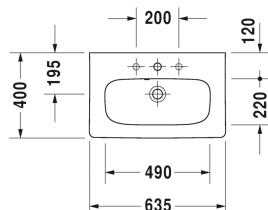

**Furniture washbasin compact # 2337630000 / 2337630030**

| &lt; 635 mm &gt; |

Furniture washbasin compact	Dimension	Weight	Order number
with overflow, with tap platform, underneath glazed, 635 mm			
<b>Colors</b>			
00 White Alpin			
<b>Variant</b>			
●	635 x 400 mm	15.500 kg	2337630000
● ● ●	635 x 400 mm	15.500 kg	2337630030
<b>Infobox</b>			
For vanity units the space saving siphon is recommended			
Sanitary ceramics with the special WonderGliss surface finish will remain clean and attractive-looking for a long time to come. When ordering WonderGliss please add a "1" as eleventh digit to the model number.			
<b>Accessory</b>			
Space saving waste	1 1/4" mm	0.400 kg	005076
<b>Suitable products</b>			
Vanity unit wall-mounted compact 1 pull-out compartment, for DuraStyle # 233763, 580 x 368 mm	580 x 368 mm		DS6379
Vanity unit wall-mounted compact 2 drawers, upper drawer including cut-out for siphon and siphon cover, for DuraStyle # 233763, 580 x 368 mm	580 x 368 mm		DS6479

All drawings contain the necessary measurements which are subject to standard tolerances. Exact measurements, in particular for

**Furniture washbasin compact # 2337630000 / 2337630030**

**|< 635 mm >|**