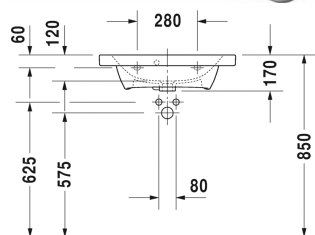

**Furniture washbasin compact # 2337630000 / 2337630030**

| &lt; 635 mm &gt; |

Furniture washbasin compact	Dimension	Weight	Order number
with overflow, with tap platform, underneath glazed, 635 mm			
<b>Colors</b>			
00 White Alpin			
<b>Variant</b>			
●	635 x 400 mm	15.500 kg	2337630000
● ● ●	635 x 400 mm	15.500 kg	2337630030
<b>Infobox</b>			
For vanity units the space saving siphon is recommended			
Sanitary ceramics with the special WonderGliss surface finish will remain clean and attractive-looking for a long time to come. When ordering WonderGliss please add a "1" as eleventh digit to the model number.			
<b>Accessory</b>			
Space saving waste	1 1/4" mm	0.400 kg	005076
<b>Suitable products</b>			
Vanity unit wall-mounted compact 1 pull-out compartment, for DuraStyle # 233763, 580 x 368 mm	580 x 368 mm		DS6379
Vanity unit wall-mounted compact 2 drawers, upper drawer including cut-out for siphon and siphon cover, for DuraStyle # 233763, 580 x 368 mm	580 x 368 mm		DS6479

All drawings contain the necessary measurements which are subject to standard tolerances. Exact measurements, in particular for

**Furniture washbasin compact # 2337630000 / 2337630030**

**|< 635 mm >|**