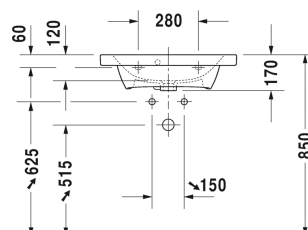

**Furniture washbasin compact # 2337630000 / 2337630030**

| &lt; 635 mm &gt; |

Furniture washbasin compact	Dimension	Weight	Order number
with overflow, with tap platform, underneath glazed, 635 mm			
<b>Colors</b>			
00 White Alpin			
<b>Variant</b>			
●	635 x 400 mm	15.500 kg	2337630000
● ● ●	635 x 400 mm	15.500 kg	2337630030
<b>Infobox</b>			
For vanity units the space saving siphon is recommended			
Sanitary ceramics with the special WonderGliss surface finish will remain clean and attractive-looking for a long time to come. When ordering WonderGliss please add a "1" as eleventh digit to the model number.			
<b>Accessory</b>			
Space saving waste	1 1/4" mm	0.400 kg	005076
<b>Suitable products</b>			
Vanity unit wall-mounted compact 1 pull-out compartment, for DuraStyle # 233763, 580 x 368 mm	580 x 368 mm		DS6379
Vanity unit wall-mounted compact 2 drawers, upper drawer including cut-out for siphon and siphon cover, for DuraStyle # 233763, 580 x 368 mm	580 x 368 mm		DS6479

All drawings contain the necessary measurements which are subject to standard tolerances. Exact measurements, in particular for

**Furniture washbasin compact # 2337630000 / 2337630030**

**|< 635 mm >|**