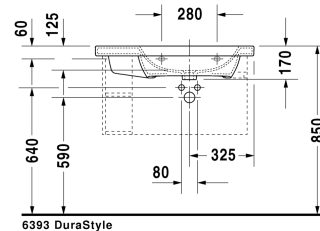

Furniture washbasin asymmetric # 2326800000 / 2326800030 /
2326800041 / 2326800044 / 2326800060

| < 800 mm > |

Furniture washbasin asymmetric	Dimension	Weight	Order number
with tap platform, bowl on right side, underneath glazed, 800 mm			
Colors			
00 White Alpin			
Variant			
● with overflow	800 x 480 mm	23.000 kg	2326800000
●●● with overflow	800 x 480 mm	23.000 kg	2326800030
● without overflow	800 x 480 mm	23.000 kg	2326800041
●●● without overflow	800 x 480 mm	23.000 kg	2326800044
☒ with overflow	800 x 480 mm	23.000 kg	2326800060
Sanitary ceramics with the special WonderGliss surface finish will remain clean and attractive-looking for a long time to come. When ordering WonderGliss please add a "1" as eleventh digit to the model number.			
Accessory for ceramics			
Continuous flow waste for washbasins without overflow	75 mm	0.400 kg	005038
Push-open waste for washbasins with overflow		0.400 kg	005052
Accessory			
Towel rail square tube 14 mm, for washbasin # 232080, 232580, 232680	739 mm	0.600 kg	003106
Suitable products			
Vanity unit wall-mounted 1 pull-out compartment, Lateral shelf element, for DuraStyle # 232680 basin right, 730 x 448 mm	730 x 448 mm		DS6393

All drawings contain the necessary measurements which are subject to standard tolerances. Exact measurements, in particular for customised installation scenarios, can only be taken from the finished ceramic piece.