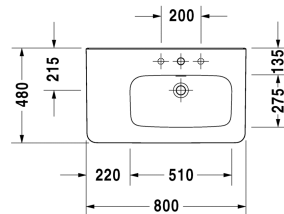

Furniture washbasin asymmetric # 2326800000 / 2326800030 /
2326800041 / 2326800044 / 2326800060

| < 800 mm > |

Furniture washbasin asymmetric	Dimension	Weight	Order number
with tap platform, bowl on right side, underneath glazed, 800 mm			
Colors			
00 White Alpin			
Variant			
● with overflow	800 x 480 mm	23.000 kg	2326800000
●●● with overflow	800 x 480 mm	23.000 kg	2326800030
● without overflow	800 x 480 mm	23.000 kg	2326800041
●●● without overflow	800 x 480 mm	23.000 kg	2326800044
☒ with overflow	800 x 480 mm	23.000 kg	2326800060
Sanitary ceramics with the special WonderGliss surface finish will remain clean and attractive-looking for a long time to come. When ordering WonderGliss please add a "1" as eleventh digit to the model number.			
Accessory for ceramics			
Continuous flow waste for washbasins without overflow	75 mm	0.400 kg	005038
Push-open waste for washbasins with overflow		0.400 kg	005052
Accessory			
Towel rail square tube 14 mm, for washbasin # 232080, 232580, 232680	739 mm	0.600 kg	003106
Suitable products			
Vanity unit wall-mounted 1 pull-out compartment, Lateral shelf element, for DuraStyle # 232680 basin right, 730 x 448 mm	730 x 448 mm		DS6393

All drawings contain the necessary measurements which are subject to standard tolerances. Exact measurements, in particular for customised installation scenarios, can only be taken from the finished ceramic piece.