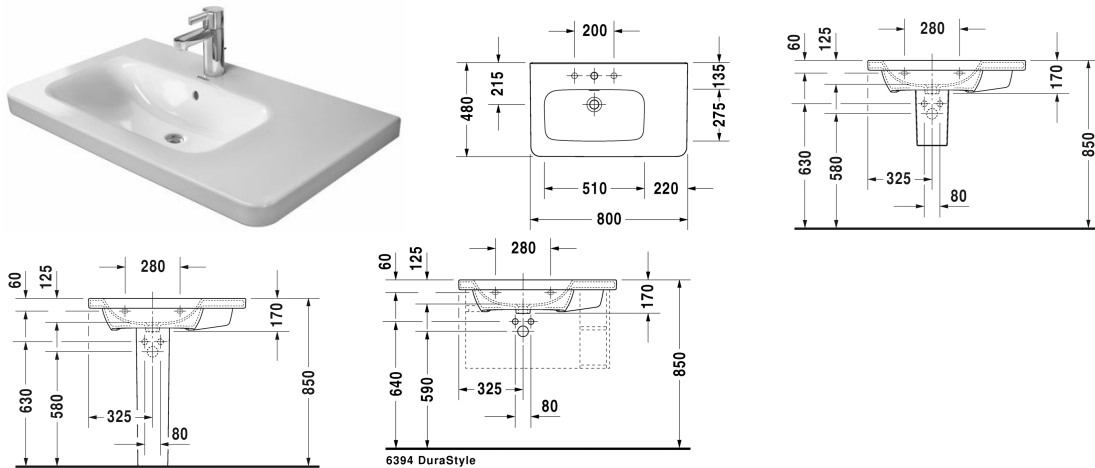

**Furniture washbasin asymmetric # 2325800000 / 2325800030 / 2325800041 / 2325800044 / 2325800060**

| < 800 mm > |

Furniture washbasin asymmetric	Dimension	Weight	Order number
with tap platform, bowl on left side, underneath glazed, 800 mm			
<b>Colors</b>			
00 White Alpin			
<b>Variant</b>			
● with overflow	800 x 480 mm	23.000 kg	2325800000
●●● with overflow	800 x 480 mm	23.000 kg	2325800030
● without overflow	800 x 480 mm	23.000 kg	2325800041
●●● without overflow	800 x 480 mm	23.000 kg	2325800044
☒ with overflow	800 x 480 mm	23.000 kg	2325800060
Sanitary ceramics with the special WonderGliss surface finish will remain clean and attractive-looking for a long time to come. When ordering WonderGliss please add a "1" as eleventh digit to the model number.			
<b>Accessory for ceramics</b>			
Continuous flow waste for washbasins without overflow	75 mm	0.400 kg	005038
Push-open waste for washbasins with overflow		0.400 kg	005052
<b>Accessory</b>			
Towel rail square tube 14 mm, for washbasin # 232080, 232580, 232680	739 mm	0.600 kg	003106
Siphon for washbasin with outlet pipe 300 mm	1 1/4" mm	0.600 kg	005026
<b>Suitable products</b>			

**Furniture washbasin asymmetric # 2325800000 / 2325800030 /  
2325800041 / 2325800044 / 2325800060**

---

|< 800 mm >|

---

Vanity unit wall-mounted 1 pull-out compartment, Lateral shelf  
element, for DuraStyle # 232580 basin left, 730 x 448 mm

DS6394

---

*All drawings contain the necessary measurements which are subject to standard tolerances. Exact measurements, in particular for customised installation scenarios, can only be taken from the finished ceramic piece.*