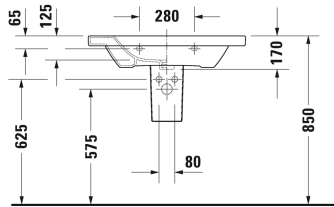

Washbasin, furniture washbasin # 2320800000 / 2320800030 /  
2320800041 / 2320800044 / 2320800060

| < 800 mm > |

Washbasin, furniture washbasin	Dimension	Weight	Order number
with tap platform, underneath glazed, 800 mm			
<b>Colors</b>			
00 White Alpin			
<b>Variant</b>			
● with overflow	800 x 480 mm	22.500 kg	2320800000
●●● with overflow	800 x 480 mm	22.500 kg	2320800030
● without overflow	800 x 480 mm	22.500 kg	2320800041
●●● without overflow	800 x 480 mm	22.500 kg	2320800044
☒ with overflow	800 x 480 mm	22.500 kg	2320800060

<b>Accessory for ceramics</b>			
Push-open waste for washbasins with overflow		0.400 kg	005052
Continuous flow waste for washbasins without overflow	75 mm	0.400 kg	005038
<b>Accessory</b>			
Towel rail square tube 14 mm, for washbasin # 232080, 232580, 232680	739 mm	0.600 kg	003106
Siphon for washbasin with outlet pipe 300 mm	1 1/4" mm	0.600 kg	005026

*All drawings contain the necessary measurements which are subject to standard tolerances. Exact measurements, in particular for customised installation scenarios, can only be taken from the finished ceramic piece.*