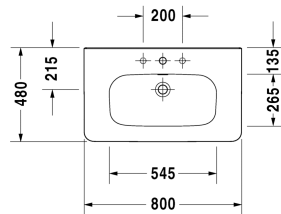

Washbasin, furniture washbasin # 2320800000 / 2320800030 /  
2320800041 / 2320800044 / 2320800060

| < 800 mm > |

Washbasin, furniture washbasin	Dimension	Weight	Order number
with tap platform, underneath glazed, 800 mm			
<b>Colors</b>			
00 White Alpin			
<b>Variant</b>			
● with overflow	800 x 480 mm	22.500 kg	2320800000
●●● with overflow	800 x 480 mm	22.500 kg	2320800030
● without overflow	800 x 480 mm	22.500 kg	2320800041
●●● without overflow	800 x 480 mm	22.500 kg	2320800044
☒ with overflow	800 x 480 mm	22.500 kg	2320800060

<b>Accessory for ceramics</b>			
Push-open waste for washbasins with overflow		0.400 kg	005052
Continuous flow waste for washbasins without overflow	75 mm	0.400 kg	005038
<b>Accessory</b>			
Towel rail square tube 14 mm, for washbasin # 232080, 232580, 232680	739 mm	0.600 kg	003106
Siphon for washbasin with outlet pipe 300 mm	1 1/4" mm	0.600 kg	005026

*All drawings contain the necessary measurements which are subject to standard tolerances. Exact measurements, in particular for customised installation scenarios, can only be taken from the finished ceramic piece.*