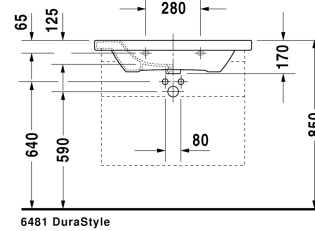

Washbasin, furniture washbasin # 2320800000 / 2320800030 /  
2320800041 / 2320800044 / 2320800060

| < 800 mm > |

Washbasin, furniture washbasin	Dimension	Weight	Order number
with tap platform, underneath glazed, 800 mm			
<b>Colors</b>			
00 White Alpin			
<b>Variant</b>			
● with overflow	800 x 480 mm	22.500 kg	2320800000
●●● with overflow	800 x 480 mm	22.500 kg	2320800030
● without overflow	800 x 480 mm	22.500 kg	2320800041
●●● without overflow	800 x 480 mm	22.500 kg	2320800044
☒ with overflow	800 x 480 mm	22.500 kg	2320800060

<b>Accessory for ceramics</b>			
Push-open waste for washbasins with overflow		0.400 kg	005052
Continuous flow waste for washbasins without overflow	75 mm	0.400 kg	005038
<b>Accessory</b>			
Towel rail square tube 14 mm, for washbasin # 232080, 232580, 232680	739 mm	0.600 kg	003106
Siphon for washbasin with outlet pipe 300 mm	1 1/4" mm	0.600 kg	005026

*All drawings contain the necessary measurements which are subject to standard tolerances. Exact measurements, in particular for customised installation scenarios, can only be taken from the finished ceramic piece.*