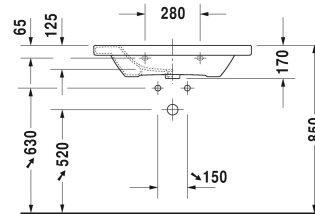

Washbasin, furniture washbasin # 2320800000 / 2320800030 /  
2320800041 / 2320800044 / 2320800060

| < 800 mm > |

Washbasin, furniture washbasin	Dimension	Weight	Order number
with tap platform, underneath glazed, 800 mm			
<b>Colors</b>			
00 White Alpin			
<b>Variant</b>			
● with overflow	800 x 480 mm	22.500 kg	2320800000
●●● with overflow	800 x 480 mm	22.500 kg	2320800030
● without overflow	800 x 480 mm	22.500 kg	2320800041
●●● without overflow	800 x 480 mm	22.500 kg	2320800044
☒ with overflow	800 x 480 mm	22.500 kg	2320800060

<b>Accessory for ceramics</b>			
Push-open waste for washbasins with overflow		0.400 kg	005052
Continuous flow waste for washbasins without overflow	75 mm	0.400 kg	005038
<b>Accessory</b>			
Towel rail square tube 14 mm, for washbasin # 232080, 232580, 232680	739 mm	0.600 kg	003106
Siphon for washbasin with outlet pipe 300 mm	1 1/4" mm	0.600 kg	005026

*All drawings contain the necessary measurements which are subject to standard tolerances. Exact measurements, in particular for customised installation scenarios, can only be taken from the finished ceramic piece.*