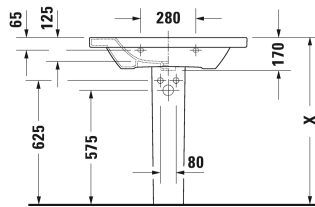

Washbasin, furniture washbasin # 2320800000 / 2320800030 /  
2320800041 / 2320800044 / 2320800060

| < 800 mm > |

Washbasin, furniture washbasin	Dimension	Weight	Order number
with tap platform, underneath glazed, 800 mm			
<b>Colors</b>			
00 White Alpin			
<b>Variant</b>			
● with overflow	800 x 480 mm	22.500 kg	2320800000
●●● with overflow	800 x 480 mm	22.500 kg	2320800030
● without overflow	800 x 480 mm	22.500 kg	2320800041
●●● without overflow	800 x 480 mm	22.500 kg	2320800044
☒ with overflow	800 x 480 mm	22.500 kg	2320800060

<b>Accessory for ceramics</b>			
Push-open waste for washbasins with overflow		0.400 kg	005052
Continuous flow waste for washbasins without overflow	75 mm	0.400 kg	005038
<b>Accessory</b>			
Towel rail square tube 14 mm, for washbasin # 232080, 232580, 232680	739 mm	0.600 kg	003106
Siphon for washbasin with outlet pipe 300 mm	1 1/4" mm	0.600 kg	005026

*All drawings contain the necessary measurements which are subject to standard tolerances. Exact measurements, in particular for customised installation scenarios, can only be taken from the finished ceramic piece.*