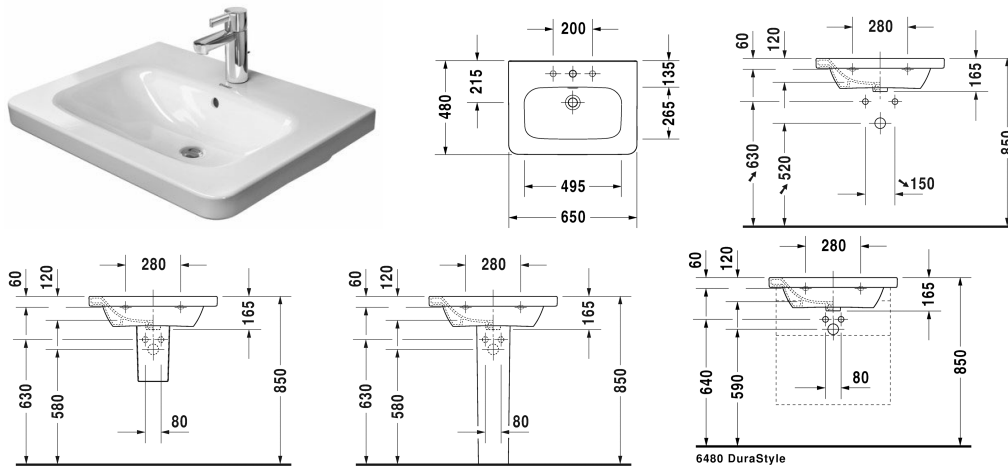

Washbasin, furniture washbasin # 2320650000 / 2320650030 /  
2320650041 / 2320650044 / 2320650060

| < 650 mm > |

Washbasin, furniture washbasin	Dimension	Weight	Order number
with tap platform, underneath glazed, 650 mm			
<b>Colors</b>			
00 White Alpin			
<b>Variant</b>			
● with overflow	650 x 480 mm	18.300 kg	2320650000
●●● with overflow	650 x 480 mm	18.300 kg	2320650030
● without overflow	650 x 480 mm	18.300 kg	2320650041
●●● without overflow	650 x 480 mm	18.300 kg	2320650044
☒ with overflow	650 x 480 mm	18.300 kg	2320650060
Sanitary ceramics with the special WonderGliss surface finish will remain clean and attractive-looking for a long time to come. When ordering WonderGliss please add a "1" as eleventh digit to the model number.			
<b>Accessory for ceramics</b>			
Continuous flow waste for washbasins without overflow	75 mm	0.400 kg	005038
Push-open waste for washbasins with overflow		0.400 kg	005052
<b>Accessory</b>			
Towel rail square tube 14 mm, for washbasin #232065	589 mm	0.450 kg	003105
Siphon for washbasin with outlet pipe 300 mm	1 1/4" mm	0.600 kg	005026
<b>Suitable products</b>			