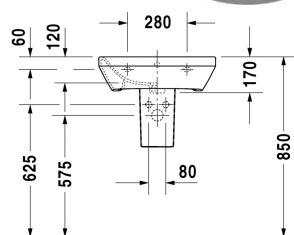

Washbasin # 2319550000 / 2319550030

| < 550 mm > |

Washbasin	Dimension	Weight	Order number
with overflow, with tap platform, underneath glazed, 550 mm			
Colors			
00 White Alpin			
Variant			
●	550 x 440 mm	15.800 kg	2319550000
● ● ●	550 x 440 mm	15.800 kg	2319550030
Sanitary ceramics with the special WonderGliss surface finish will remain clean and attractive-looking for a long time to come. When ordering WonderGliss please add a "1" as eleventh digit to the model number.			
Suitable products			
Semi pedestal for # 231955, 231960, 231965, 232012, 232010, 232080, 232065, 232610, 232680, 232510, 232580, 233813, 232460, 232455, 235714,			085830
Pedestal for # 231955, 231960, 231965, 232012, 232010, 232080, 232065, 232610, 232680, 232510, 232580, 233813, 232460, 232455, 235714,			085829

All drawings contain the necessary measurements which are subject to standard tolerances. Exact measurements, in particular for customised installation scenarios, can only be taken from the finished ceramic piece.