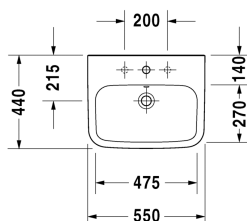

Washbasin # 2319550000 / 2319550030

| < 550 mm > |

Washbasin	Dimension	Weight	Order number
with overflow, with tap platform, underneath glazed, 550 mm			
Colors			
00 White Alpin			
Variant			
●	550 x 440 mm	15.800 kg	2319550000
● ● ●	550 x 440 mm	15.800 kg	2319550030
Sanitary ceramics with the special WonderGliss surface finish will remain clean and attractive-looking for a long time to come. When ordering WonderGliss please add a "1" as eleventh digit to the model number.			
Suitable products			
Semi pedestal for # 231955, 231960, 231965, 232012, 232010, 232080, 232065, 232610, 232680, 232510, 232580, 233813, 232460, 232455, 235714,			085830
Pedestal for # 231955, 231960, 231965, 232012, 232010, 232080, 232065, 232610, 232680, 232510, 232580, 233813, 232460, 232455, 235714,			085829

All drawings contain the necessary measurements which are subject to standard tolerances. Exact measurements, in particular for customised installation scenarios, can only be taken from the finished ceramic piece.