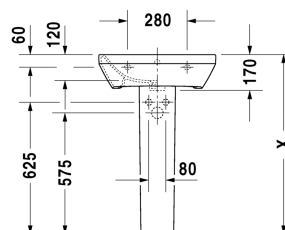

Washbasin # 2319550000 / 2319550030

| < 550 mm > |

Washbasin	Dimension	Weight	Order number
with overflow, with tap platform, underneath glazed, 550 mm			
Colors			
00 White Alpin			
Variant			
●	550 x 440 mm	15.800 kg	2319550000
● ● ●	550 x 440 mm	15.800 kg	2319550030
Sanitary ceramics with the special WonderGliss surface finish will remain clean and attractive-looking for a long time to come. When ordering WonderGliss please add a "1" as eleventh digit to the model number.			
Suitable products			
Semi pedestal for # 231955, 231960, 231965, 232012, 232010, 232080, 232065, 232610, 232680, 232510, 232580, 233813, 232460, 232455, 235714,			085830
Pedestal for # 231955, 231960, 231965, 232012, 232010, 232080, 232065, 232610, 232680, 232510, 232580, 233813, 232460, 232455, 235714,			085829

All drawings contain the necessary measurements which are subject to standard tolerances. Exact measurements, in particular for customised installation scenarios, can only be taken from the finished ceramic piece.