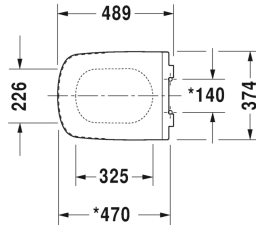

Toilet seat and cover # 0060590000

Toilet seat and cover	Dimension	Weight	Order number
removable, elongated, hinges stainless steel, with automatic closure			
Colors			
00 White Alpin			
Variant			
		3.100 kg	0060590000
Suitable products			
Toilet wall mounted washdown model, Durafix included, UWL class 1, 370 x 620 mm	370 x 620 mm		253709
Toilet close-coupled (without cistern), washdown model, Outlet for Vario connector set, for horizontal and vertical outlet, length adjustable from 70 - 170 mm, and vario connecting bend, vertical outlet from 170 - 220 mm, fixings included, UWL class 1, 370 x 700 mm	370 x 700 mm		215609
Toilet wall mounted Duravit Rimless® rimless, washdown model, Durafix included, UWL class 1, 370 x 620 mm	370 x 620 mm		254209
Toilet wall mounted Duravit Rimless® rimless, washdown model, suitable for barrier-free applications, Projection 700 mm, Durafix included, UWL class 1, 4,5 litre flush, 370 x 700 mm	370 x 700 mm		255909

All drawings contain the necessary measurements which are subject to standard tolerances. Exact measurements, in particular for customised installation scenarios, can only be taken from the finished ceramic piece.