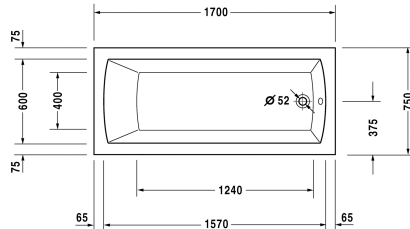

**Bathtub with support feet (for standard installation) # 700029000000000**

| < 1700 mm > |

Bathtub with support feet (for standard installation)	Dimension	Weight	Order number
rectangle, built-in, sanitary acrylic , Filling capacity 160 l			
<b>Colors</b>			
00 White Alpin			
<b>Variant</b>			
Basic model	1700 x 750 mm	32.000 kg	700029000000000
<b>Suitable setting</b>			
LED coloured light with remote control for bathtubs, (white -00, chrome -10)			790840
<b>Suitable products</b>			
Bathtub anchors for mounting and support of bathtubs and shower trays, 3 pieces,			790103
Rubber profile for noise reduction, length: 3300 mm,			790104
Tub cover, 2 pcs. 750 x 425 mm, for Darling New # 700242, 700243, Daro # 700027, D-Code # 700099, 700100, DuraStyle # 700231, Happy D.2 # 700312, 700313, Vero # 700133, 700134, Vero Air # 700412,			791824
Tub cover with cut-out for hand shower tube, 2 pcs. 750 x 425 mm, for Darling New # 700242, 700243, Daro # 700027, D-Code # 700099, 700100, DuraStyle # 700231, Happy D.2 # 700312, 700313, Vero Air # 700412,			791825
Waste and overflow Quadroval chrome, for bathtubs with outlet on the side, outlet diameter 52 mm, length of bowden cable 530 mm,			790285
Waste and overflow Quadroval with water inlet, chrome, *, for bathtubs with outlet on the side, outlet diameter 52 mm, length of bowden cable 530 mm,			790286

**Bathtub with support feet (for standard installation) #**  
**700029000000000**

|< 1700 mm >|

---

Noise reduction set for acrylic bathtubs \*\*\*\*, Contents: noise  
protection bathtub anchors, bitumen pads, rubber profile #  
790104,

791368

---

*All drawings contain the necessary measurements which are subject to standard tolerances. Exact measurements, in particular for customised installation scenarios, can only be taken from the finished ceramic piece.*