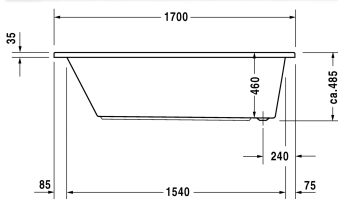

**Bathtub with support feet (for standard installation) # 700029000000000**

| < 1700 mm > |

Bathtub with support feet (for standard installation)	Dimension	Weight	Order number
rectangle, built-in, sanitary acrylic , Filling capacity 160 l			
<b>Colors</b>			
00 White Alpin			
<b>Variant</b>			
Basic model	1700 x 750 mm	32.000 kg	700029000000000
<b>Suitable setting</b>			
LED coloured light with remote control for bathtubs, (white -00, chrome -10)			790840
<b>Suitable products</b>			
Bathtub anchors for mounting and support of bathtubs and shower trays, 3 pieces,			790103
Rubber profile for noise reduction, length: 3300 mm,			790104
Tub cover, 2 pcs. 750 x 425 mm, for Darling New # 700242, 700243, Daro # 700027, D-Code # 700099, 700100, DuraStyle # 700231, Happy D.2 # 700312, 700313, Vero # 700133, 700134, Vero Air # 700412,			791824
Tub cover with cut-out for hand shower tube, 2 pcs. 750 x 425 mm, for Darling New # 700242, 700243, Daro # 700027, D-Code # 700099, 700100, DuraStyle # 700231, Happy D.2 # 700312, 700313, Vero Air # 700412,			791825
Waste and overflow Quadroval chrome, for bathtubs with outlet on the side, outlet diameter 52 mm, length of bowden cable 530 mm,			790285
Waste and overflow Quadroval with water inlet, chrome, *, for bathtubs with outlet on the side, outlet diameter 52 mm, length of bowden cable 530 mm,			790286

791368

---

*All drawings contain the necessary measurements which are subject to standard tolerances. Exact measurements, in particular for customised installation scenarios, can only be taken from the finished ceramic piece.*