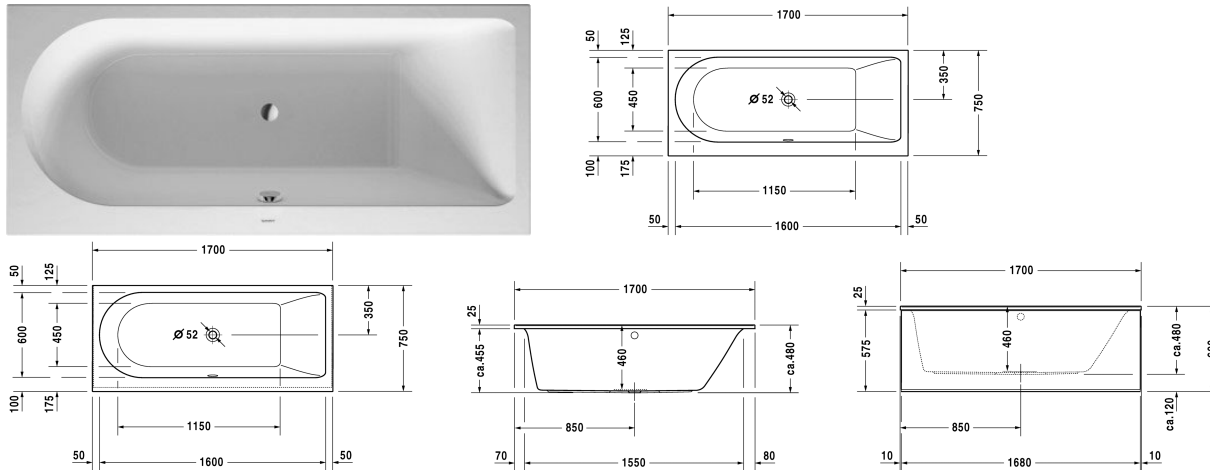

**Bathtub with support feet (for standard installation) # 70025500000000**

| < 1700 mm > |

Bathtub with support feet (for standard installation)	Dimension	Weight	Order number
rectangle, built-in or for panel, with one backrest slope right, sanitary acrylic , Filling capacity 160 l			
<b>Colors</b>			
00 White Alpin			
<b>Variant</b>			
Basic model	1700 x 750 mm	28.000 kg	70025500000000
<b>Suitable setting</b>			
LED coloured light with remote control for bathtubs, (white -00, chrome -10)			790840
LED white light under bathtub rim			791847
<b>Suitable panels</b>			
Furniture panel for back-to-wall version, bathtub without LED white light, for # 700254 (1700 x 750 mm), for # 700255 (1700 x 750 mm)	1680 x 740 mm		DN8777
Furniture panel for corner right, bathtub without LED white light, for # 700254 (1700 x 750 mm), for # 700255 (1700 x 750 mm)	1690 x 740 mm		DN8782
Furniture panel for corner left, bathtub without LED white light, for # 700254 (1700 x 750 mm), for # 700255 (1700 x 750 mm)	1690 x 740 mm		DN8787
Furniture panel for niche, with and without LED-White light, for # 700252 (1700 x 700 mm), for # 700253 (1700 x 700 mm), for # 700254 (1700 x 750 mm), for # 700255 (1700 x 750 mm)	1690 mm		DN8938
Furniture panel for corner left, with LED-White light, for # 700254 (1700 x 750 mm), for # 700255 (1700 x 750 mm)	1690 x 720 mm		DN8997
Furniture panel for corner right, with LED-White light, for # 700254 (1700 x 750 mm), for # 700255 (1700 x 750 mm)	1690 x 720 mm		DN8992