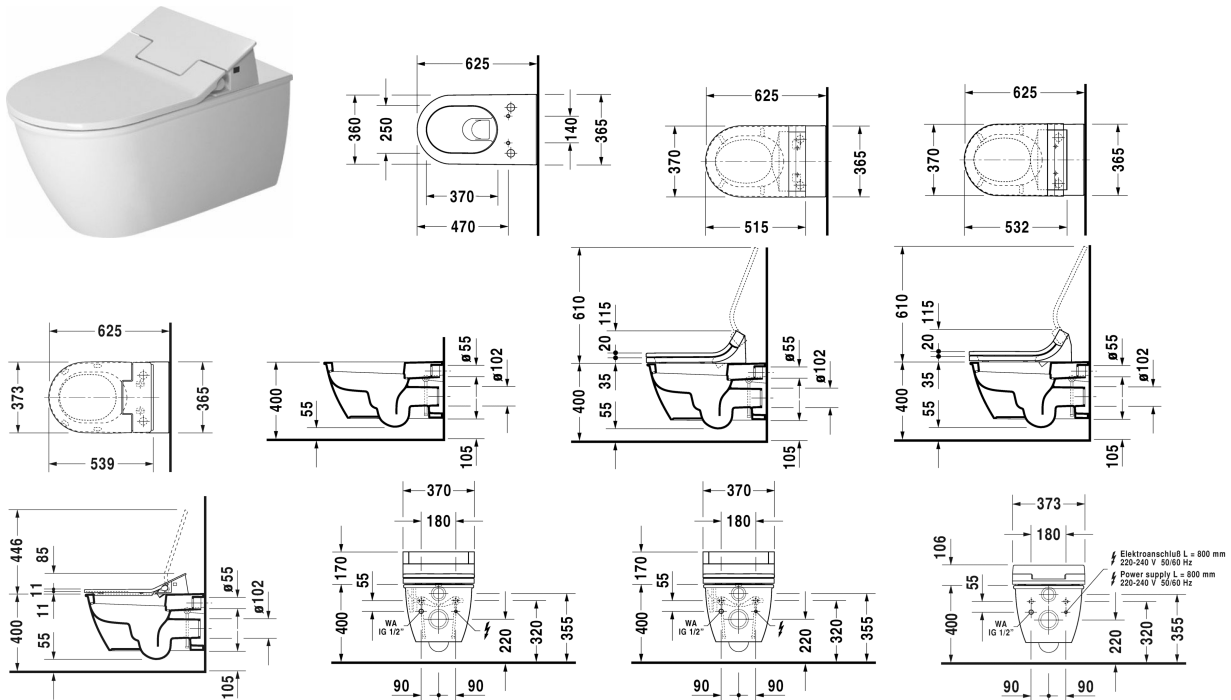

Toilet wall mounted for SensoWash® # 254459..00 / 254459..00

| < 370 mm > |

Toilet wall mounted for SensoWash®	Dimension	Weight	Order number
washdown model, only in combination with SensoWash, connecting elements for SensoWash with concealed connections included, Durafix included, UWL class 1			
Colors			
00 White Alpin 20 HygieneGlaze (an antibacterial ceramic glaze that provides almost indefinite effectiveness)			
Variant			
◆ 4,5 litre flush	370 x 625 mm	27.400 kg	254459..00
◆ 4,5 litre flush	370 x 625 mm	27.400 kg	254459..00
Infobox			
Durafix for invisible fixation is included in delivery			
Sanitary ceramics with the special WonderGliss surface finish will remain clean and attractive-looking for a long time to come. When ordering WonderGliss please add a "1" as eleventh digit to the model number.			
Accessory for ceramics			
Fixing for wall mounted bidet and wall mounted toilet	Ø 12 x 180 mm	0.200 kg	006500