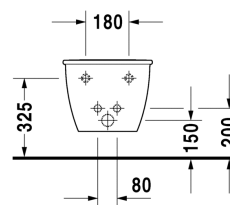

Bidet wall mounted # 2249150000

| < 370 mm > |

Bidet wall mounted	Dimension	Weight	Order number
with overflow, with tap platform, Durafix included			
Colors			
00 White Alpin			
Variant			
	370 x 540 mm	20.500 kg	2249150000
Infobox			
Durafix for invisible fixation is included in delivery			
Sanitary ceramics with the special WonderGliss surface finish will remain clean and attractive-looking for a long time to come. When ordering WonderGliss please add a "1" as eleventh digit to the model number.			
Accessory			
Fixing for wall mounted bidet and wall mounted toilet	Ø 12 x 180 mm	0.200 kg	006500

All drawings contain the necessary measurements which are subject to standard tolerances. Exact measurements, in particular for customised installation scenarios, can only be taken from the finished ceramic piece.