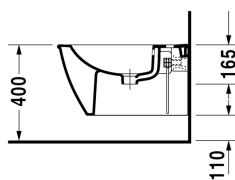

Bidet wall mounted # 2249150000

| < 370 mm > |

Bidet wall mounted	Dimension	Weight	Order number
with overflow, with tap platform, Durafix included			
Colors			
00 White Alpin			
Variant			
	370 x 540 mm	20.500 kg	2249150000
Infobox			
Durafix for invisible fixation is included in delivery			
Sanitary ceramics with the special WonderGliss surface finish will remain clean and attractive-looking for a long time to come. When ordering WonderGliss please add a "1" as eleventh digit to the model number.			
Accessory			
Fixing for wall mounted bidet and wall mounted toilet	Ø 12 x 180 mm	0.200 kg	006500

All drawings contain the necessary measurements which are subject to standard tolerances. Exact measurements, in particular for customised installation scenarios, can only be taken from the finished ceramic piece.