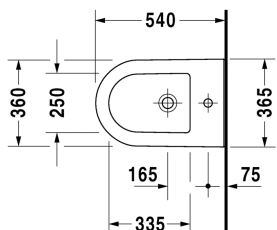

Bidet wall mounted # 2249150000

| < 370 mm > |

Bidet wall mounted	Dimension	Weight	Order number
with overflow, with tap platform, Durafix included			
Colors			
00 White Alpin			
Variant			
	370 x 540 mm	20.500 kg	2249150000
Infobox			
Durafix for invisible fixation is included in delivery			
Sanitary ceramics with the special WonderGliss surface finish will remain clean and attractive-looking for a long time to come. When ordering WonderGliss please add a "1" as eleventh digit to the model number.			
Accessory			
Fixing for wall mounted bidet and wall mounted toilet	Ø 12 x 180 mm	0.200 kg	006500

All drawings contain the necessary measurements which are subject to standard tolerances. Exact measurements, in particular for customised installation scenarios, can only be taken from the finished ceramic piece.