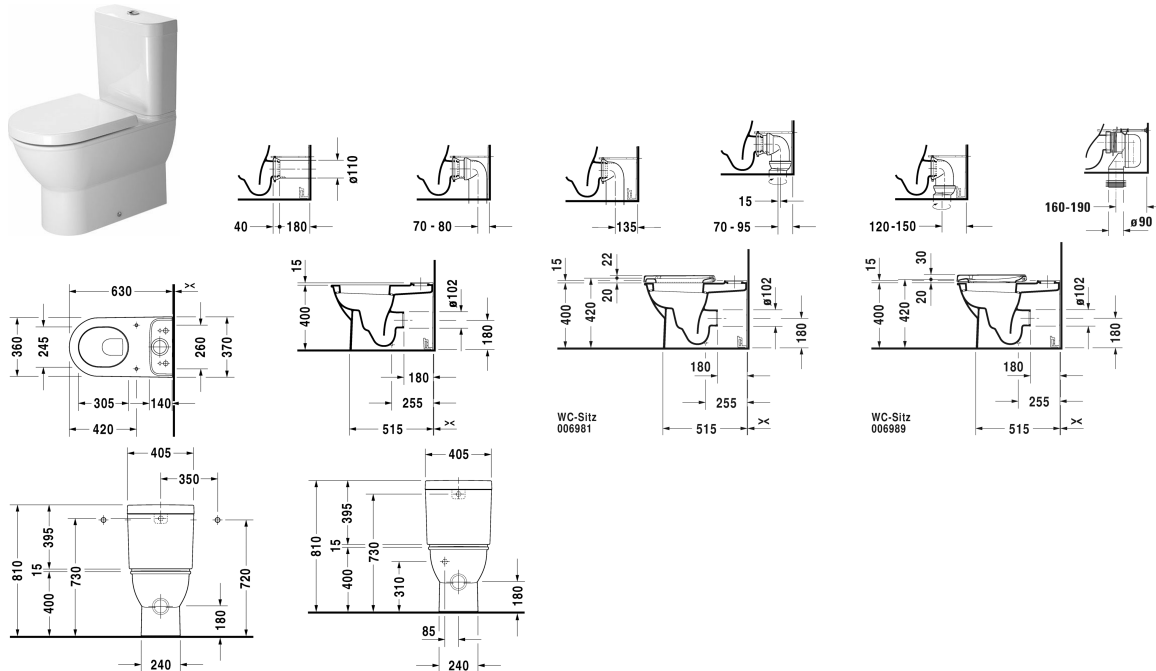

Toilet close-coupled # 213809..00 / 213809..00

| < 370 mm > |

Toilet close-coupled	Dimension	Weight	Order number
(without cistern), washdown model, fixings included, UWL class 1			
Colors			
00 White Alpin 20 HygieneGlaze (an antibacterial ceramic glaze that provides almost indefinite effectiveness)			
Variant			
<ul style="list-style-type: none"> 4,5 litre flush, Outlet for Vario connector set, for horizontal and vertical outlet, length adjustable from 70 - 145 mm, and vario connecting bend, vertical outlet from 140 - 180 mm 	370 x 630 mm	30.000 kg	213809..00
<ul style="list-style-type: none"> 4,5 litre flush, Outlet for Vario connector set, for horizontal and vertical outlet, length adjustable from 70 - 145 mm, and vario connecting bend, vertical outlet from 140 - 180 mm 	370 x 630 mm	30.000 kg	213809..00
Sanitary ceramics with the special WonderGliss surface finish will remain clean and attractive-looking for a long time to come. When ordering WonderGliss please add a "1" as eleventh digit to the model number.			
Accessory			
Vario connecting bend for vertical outlet	Ø 100 mm	0.700 kg	899025
Vario connector set incl. excenter	Ø 110 mm	1.500 kg	001422

Toilet close-coupled # 213809..00 / 213809..00

|< 370 mm >|

Suitable products

Toilet seat and cover hinges stainless steel, removable, with automatic closure,		006989
Cistern for bottom left supply, with Dual Flush mechanism, chrome, 405 x 160 mm	405 x 160 mm	093110
Toilet seat and cover hinges stainless steel, without automatic closure,		006981

All drawings contain the necessary measurements which are subject to standard tolerances. Exact measurements, in particular for customised installation scenarios, can only be taken from the finished ceramic piece.