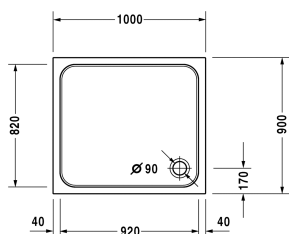

Shower tray # 720107000000000 / 720107000000001

|< 1000 mm >|

Shower tray	Dimension	Weight	Order number
rectangle, sanitary acrylic, 85 mm			
Colors			
00 White Alpin			
Variant			
Shower tray	1000 x 900 mm	14.500 kg	720107000000000
Shower tray with Antislip	1000 x 900 mm	14.500 kg	720107000000001
Accessory for shower trays			
Noise reduction set for acrylic shower trays Contents: noise protection shower tray anchors, noise protection shower tray feet, bitumen pads, rubber profile # 790104			791369
Support for shower tray for # 720107			790484
Outlet drain chrome			791260
Support frame for shower trays with length ≤ 1000 mm			790129
Rubber profile for D-Code, for noise reduction, length: 3300 mm			790126
Bathtub anchors for mounting and support of D-code bathtubs and shower trays, 3 pieces			790125

All drawings contain the necessary measurements which are subject to standard tolerances. Exact measurements, in particular for customised installation scenarios, can only be taken from the finished ceramic piece.