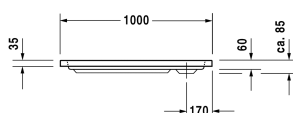

Shower tray # 720107000000000 / 720107000000001

|< 1000 mm >|

Shower tray	Dimension	Weight	Order number
rectangle, sanitary acrylic, 85 mm			
Colors			
00 White Alpin			
Variant			
Shower tray	1000 x 900 mm	14.500 kg	720107000000000
Shower tray with Antislip	1000 x 900 mm	14.500 kg	720107000000001
Accessory for shower trays			
Noise reduction set for acrylic shower trays Contents: noise protection shower tray anchors, noise protection shower tray feet, bitumen pads, rubber profile # 790104			791369
Support for shower tray for # 720107			790484
Outlet drain chrome			791260
Support frame for shower trays with length ≤ 1000 mm			790129
Rubber profile for D-Code, for noise reduction, length: 3300 mm			790126
Bathtub anchors for mounting and support of D-code bathtubs and shower trays, 3 pieces			790125

All drawings contain the necessary measurements which are subject to standard tolerances. Exact measurements, in particular for customised installation scenarios, can only be taken from the finished ceramic piece.