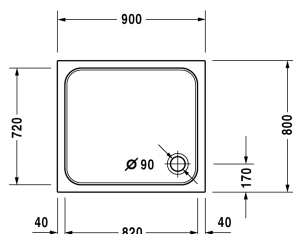

Shower tray # 720105000000000 / 720105000000001

| < 900 mm > |

Shower tray	Dimension	Weight	Order number
rectangle, sanitary acrylic, 85 mm			
Colors			
00 White Alpin			
Variant			
Shower tray	900 x 800 mm	12.500 kg	720105000000000
Shower tray with Antislip	900 x 800 mm	12.500 kg	720105000000001
Accessory for shower trays			
Noise reduction set for acrylic shower trays Contents: noise protection shower tray anchors, noise protection shower tray feet, bitumen pads, rubber profile # 790104			791369
Support for shower tray for # 720105			790482
Outlet drain chrome			791260
Support frame for shower trays with length ≤ 1000 mm			790129
Rubber profile for D-Code, for noise reduction, length: 3300 mm			790126
Bathtub anchors for mounting and support of D-code bathtubs and shower trays, 3 pieces			790125

All drawings contain the necessary measurements which are subject to standard tolerances. Exact measurements, in particular for customised installation scenarios, can only be taken from the finished ceramic piece.