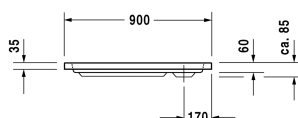

Shower tray # 720105000000000 / 720105000000001

| < 900 mm > |

Shower tray	Dimension	Weight	Order number
rectangle, sanitary acrylic, 85 mm			
Colors			
00 White Alpin			
Variant			
Shower tray	900 x 800 mm	12.500 kg	720105000000000
Shower tray with Antislip	900 x 800 mm	12.500 kg	720105000000001
Accessory for shower trays			
Noise reduction set for acrylic shower trays Contents: noise protection shower tray anchors, noise protection shower tray feet, bitumen pads, rubber profile # 790104			791369
Support for shower tray for # 720105			790482
Outlet drain chrome			791260
Support frame for shower trays with length ≤ 1000 mm			790129
Rubber profile for D-Code, for noise reduction, length: 3300 mm			790126
Bathtub anchors for mounting and support of D-code bathtubs and shower trays, 3 pieces			790125

All drawings contain the necessary measurements which are subject to standard tolerances. Exact measurements, in particular for customised installation scenarios, can only be taken from the finished ceramic piece.