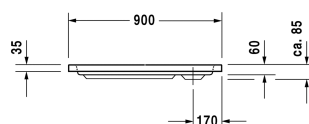

Shower tray # 720104000000000 / 720104000000001

| < 900 mm > |

Shower tray	Dimension	Weight	Order number
rectangle, sanitary acrylic, 85 mm			
<b>Colors</b>			
00 White Alpin			
<b>Variant</b>			
Shower tray	900 x 750 mm	12.000 kg	720104000000000
Shower tray with Antislip	900 x 750 mm	12.000 kg	720104000000001
<b>Accessory for shower trays</b>			
Noise reduction set for acrylic shower trays Contents: noise protection shower tray anchors, noise protection shower tray feet, bitumen pads, rubber profile # 790104			791369
Support for shower tray for # 720104			790481
Outlet drain chrome			791260
Support frame for shower trays with length ≤ 1000 mm			790129
Rubber profile for D-Code, for noise reduction, length: 3300 mm			790126
Bathtub anchors for mounting and support of D-code bathtubs and shower trays, 3 pieces			790125

All drawings contain the necessary measurements which are subject to standard tolerances. Exact measurements, in particular for customised installation scenarios, can only be taken from the finished ceramic piece.