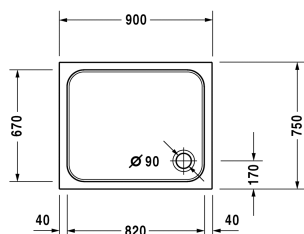

Shower tray # 720104000000000 / 720104000000001

| < 900 mm > |

Shower tray	Dimension	Weight	Order number
rectangle, sanitary acrylic, 85 mm			
<b>Colors</b>			
00 White Alpin			
<b>Variant</b>			
Shower tray	900 x 750 mm	12.000 kg	720104000000000
Shower tray with Antislip	900 x 750 mm	12.000 kg	720104000000001
<b>Accessory for shower trays</b>			
Noise reduction set for acrylic shower trays Contents: noise protection shower tray anchors, noise protection shower tray feet, bitumen pads, rubber profile # 790104			791369
Support for shower tray for # 720104			790481
Outlet drain chrome			791260
Support frame for shower trays with length ≤ 1000 mm			790129
Rubber profile for D-Code, for noise reduction, length: 3300 mm			790126
Bathtub anchors for mounting and support of D-code bathtubs and shower trays, 3 pieces			790125

All drawings contain the necessary measurements which are subject to standard tolerances. Exact measurements, in particular for customised installation scenarios, can only be taken from the finished ceramic piece.