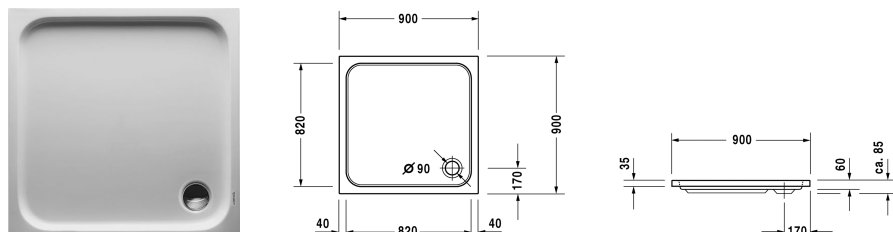

Shower tray # 720102000000000 / 720102000000001

|< 900 mm >|

Shower tray	Dimension	Weight	Order number
square, sanitary acrylic, 85 mm			
<b>Colors</b>			
00 White Alpin			
<b>Variant</b>			
Shower tray	900 x 900 mm	13.500 kg	720102000000000
Shower tray with Antislip	900 x 900 mm	13.500 kg	720102000000001
<b>Accessory for shower trays</b>			
Noise reduction set for acrylic shower trays Contents: noise protection shower tray anchors, noise protection shower tray feet, bitumen pads, rubber profile # 790104			791369
Support for shower tray for # 720102			790479
Outlet drain chrome			791260
Support frame for shower trays with length ≤ 1000 mm			790129
Rubber profile for D-Code, for noise reduction, length: 3300 mm			790126
Bathtub anchors for mounting and support of D-code bathtubs and shower trays, 3 pieces			790125

All drawings contain the necessary measurements which are subject to standard tolerances. Exact measurements, in particular for customised installation scenarios, can only be taken from the finished ceramic piece.