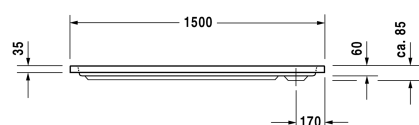

Shower tray # 720099000000000 / 720099000000001

| < 1500 mm > |

Shower tray	Dimension	Weight	Order number
rectangle, sanitary acrylic, 85 mm			
Colors			
00 White Alpin			
Variant			
Shower tray	1500 x 750 mm	24.500 kg	720099000000000
Shower tray with Antislip	1500 x 750 mm	24.500 kg	720099000000001
Accessory for shower trays			
Noise reduction set for acrylic shower trays Contents: noise protection shower tray anchors, noise protection shower tray feet, bitumen pads, rubber profile # 790104			791369
Support for shower tray for # 720099			791457
Outlet drain chrome			791260
Support frame with length > 1000 mm			790127
Rubber profile for D-Code, for noise reduction, length: 3300 mm			790126
Bathtub anchors for mounting and support of D-code bathtubs and shower trays, 3 pieces			790125

All drawings contain the necessary measurements which are subject to standard tolerances. Exact measurements, in particular for customised installation scenarios, can only be taken from the finished ceramic piece.