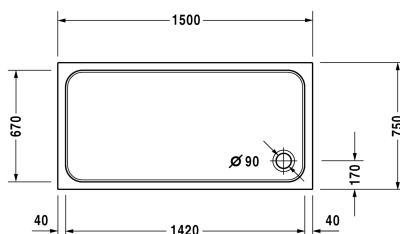

Shower tray # 720099000000000 / 720099000000001

| < 1500 mm > |

Shower tray	Dimension	Weight	Order number
rectangle, sanitary acrylic, 85 mm			
Colors			
00 White Alpin			
Variant			
Shower tray	1500 x 750 mm	24.500 kg	720099000000000
Shower tray with Antislip	1500 x 750 mm	24.500 kg	720099000000001
Accessory for shower trays			
Noise reduction set for acrylic shower trays Contents: noise protection shower tray anchors, noise protection shower tray feet, bitumen pads, rubber profile # 790104			791369
Support for shower tray for # 720099			791457
Outlet drain chrome			791260
Support frame with length > 1000 mm			790127
Rubber profile for D-Code, for noise reduction, length: 3300 mm			790126
Bathtub anchors for mounting and support of D-code bathtubs and shower trays, 3 pieces			790125

All drawings contain the necessary measurements which are subject to standard tolerances. Exact measurements, in particular for customised installation scenarios, can only be taken from the finished ceramic piece.