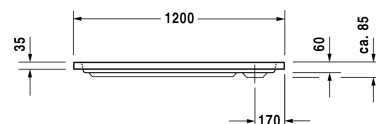

Shower tray # 72009400000000 / 720094000000001

| < 1200 mm > |

Shower tray	Dimension	Weight	Order number
rectangle, sanitary acrylic, 85 mm			
Colors			
00 White Alpin			
Variant			
Shower tray	1200 x 700 mm	16.000 kg	720094000000000
Shower tray with Antislip	1200 x 700 mm	16.000 kg	720094000000001
Accessory for shower trays			
Noise reduction set for acrylic shower trays Contents: noise protection shower tray anchors, noise protection shower tray feet, bitumen pads, rubber profile # 790104			791369
Support for shower tray for # 720094			791452
Outlet drain chrome			791260
Support frame with length > 1000 mm			790127
Rubber profile for D-Code, for noise reduction, length: 3300 mm			790126
Bathtub anchors for mounting and support of D-code bathtubs and shower trays, 3 pieces			790125

All drawings contain the necessary measurements which are subject to standard tolerances. Exact measurements, in particular for customised installation scenarios, can only be taken from the finished ceramic piece.