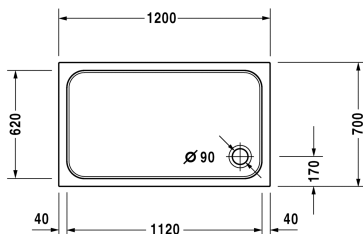

Shower tray # 72009400000000 / 720094000000001

| < 1200 mm > |

Shower tray	Dimension	Weight	Order number
rectangle, sanitary acrylic, 85 mm			
Colors			
00 White Alpin			
Variant			
Shower tray	1200 x 700 mm	16.000 kg	720094000000000
Shower tray with Antislip	1200 x 700 mm	16.000 kg	720094000000001
Accessory for shower trays			
Noise reduction set for acrylic shower trays Contents: noise protection shower tray anchors, noise protection shower tray feet, bitumen pads, rubber profile # 790104			791369
Support for shower tray for # 720094			791452
Outlet drain chrome			791260
Support frame with length > 1000 mm			790127
Rubber profile for D-Code, for noise reduction, length: 3300 mm			790126
Bathtub anchors for mounting and support of D-code bathtubs and shower trays, 3 pieces			790125

All drawings contain the necessary measurements which are subject to standard tolerances. Exact measurements, in particular for customised installation scenarios, can only be taken from the finished ceramic piece.