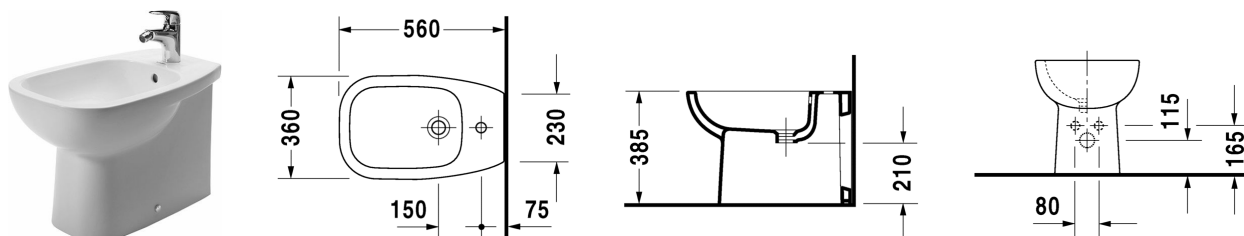

**Bidet floor standing # 22411000002**

| &lt; 360 mm &gt; |

Bidet floor standing	Dimension	Weight	Order number
back to wall, with overflow, with tap platform, fixings included			
<b>Colors</b>			
00 White Alpin			
<b>Variant</b>			
	360 x 560 mm	20.500 kg	22411000002

All drawings contain the necessary measurements which are subject to standard tolerances. Exact measurements, in particular for customised installation scenarios, can only be taken from the finished ceramic piece.