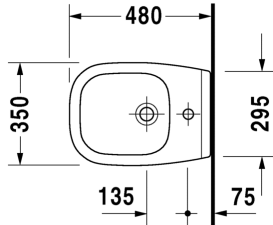

**Bidet wall mounted Compact # 22371500002**

| &lt; 350 mm &gt; |

Bidet wall mounted Compact	Dimension	Weight	Order number
with overflow, with tap platform			
<b>Colors</b>			
00 White Alpin			
<b>Variant</b>			
	350 x 480 mm	15.800 kg	22371500002
<b>Accessory</b>			
Fixing for wall mounted bidet and wall mounted toilet	Ø 12 x 180 mm	0.200 kg	006500

All drawings contain the necessary measurements which are subject to standard tolerances. Exact measurements, in particular for customised installation scenarios, can only be taken from the finished ceramic piece.