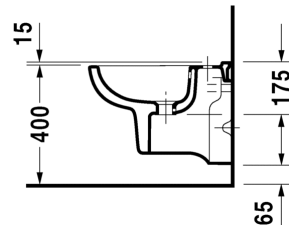

**Bidet wall mounted Compact # 22371500002**

| &lt; 350 mm &gt; |

Bidet wall mounted Compact	Dimension	Weight	Order number
with overflow, with tap platform			
<b>Colors</b>			
00 White Alpin			
<b>Variant</b>			
	350 x 480 mm	15.800 kg	22371500002
<b>Accessory</b>			
Fixing for wall mounted bidet and wall mounted toilet	Ø 12 x 180 mm	0.200 kg	006500

All drawings contain the necessary measurements which are subject to standard tolerances. Exact measurements, in particular for customised installation scenarios, can only be taken from the finished ceramic piece.