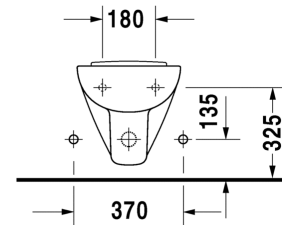

**Bidet wall mounted Compact # 22371500002**

| &lt; 350 mm &gt; |

Bidet wall mounted Compact	Dimension	Weight	Order number
with overflow, with tap platform			
<b>Colors</b>			
00 White Alpin			
<b>Variant</b>			
	350 x 480 mm	15.800 kg	22371500002
<b>Accessory</b>			
Fixing for wall mounted bidet and wall mounted toilet	Ø 12 x 180 mm	0.200 kg	006500

All drawings contain the necessary measurements which are subject to standard tolerances. Exact measurements, in particular for customised installation scenarios, can only be taken from the finished ceramic piece.