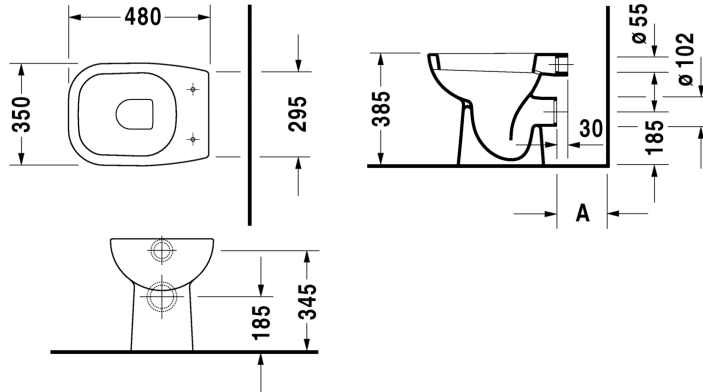

Toilet floor standing # 210809..002 / 210809..002

| < 350 mm > |

	A
Druckspüler, Spülrohr gekröpft 35 mm	175
Spülkasten, Tiefe 138 mm	200

Toilet floor standing	Dimension	Weight	Order number
for independent water supply, washdown model, fixings included, horizontal outlet, UWL class 2			
Colors			
00 White Alpin 20 HygieneGlaze (an antibacterial ceramic glaze that provides almost indefinite effectiveness)			
Variant			
♣ 6 litre flush	350 x 480 mm	15.400 kg	210809..002
♣ 6 litre flush	350 x 480 mm	15.400 kg	210809..002
Suitable products			
Toilet seat and cover hinges plastic, with automatic closure,			006739
Toilet seat and cover hinges stainless steel, without automatic closure,			006731

All drawings contain the necessary measurements which are subject to standard tolerances. Exact measurements, in particular for customised installation scenarios, can only be taken from the finished ceramic piece.