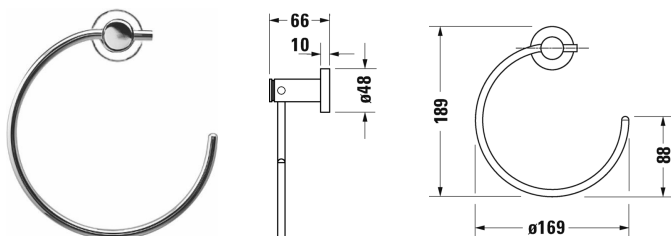

Towel ring # 0099211000

|< 169 mm >|

Towel ring	Dimension	Weight	Order number
189 mm			
Colors			
10 Chrome			
Variant			
	169 x 66 mm	0.380 kg	0099211000

All drawings contain the necessary measurements which are subject to standard tolerances. Exact measurements, in particular for customised installation scenarios, can only be taken from the finished ceramic piece.