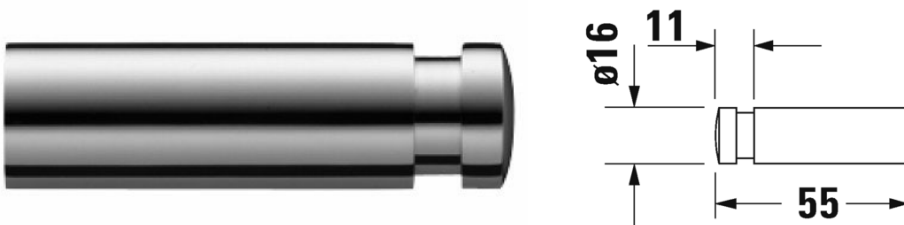

Towel hook # 0099041000

|< 16 mm >|

Towel hook	Dimension	Weight	Order number
16 mm			
Colors			
10 Chrome			
Variant			
	16 x 55 mm	0.100 kg	0099041000

All drawings contain the necessary measurements which are subject to standard tolerances. Exact measurements, in particular for customised installation scenarios, can only be taken from the finished ceramic piece.