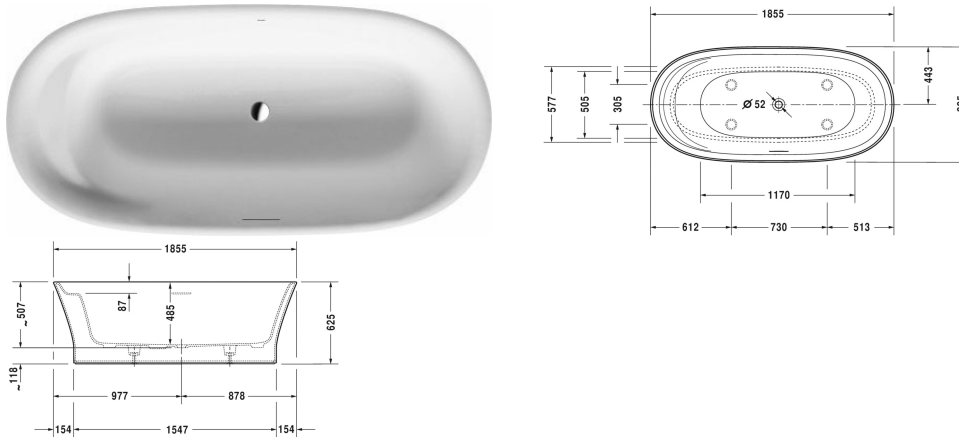

Bathtub # 700330000000000

| < 1855 mm > |

Bathtub	Dimension	Weight	Order number
freestanding, with seamless panel and support frame, with one backrest slope, with special waste and overflow, DuraSolid® A , Filling capacity 205 l			
Colors			
00 White Alpin			
Variant			
Basic model	1855 x 885 mm	102.000 kg	700330000000000

All drawings contain the necessary measurements which are subject to standard tolerances. Exact measurements, in particular for customised installation scenarios, can only be taken from the finished ceramic piece.