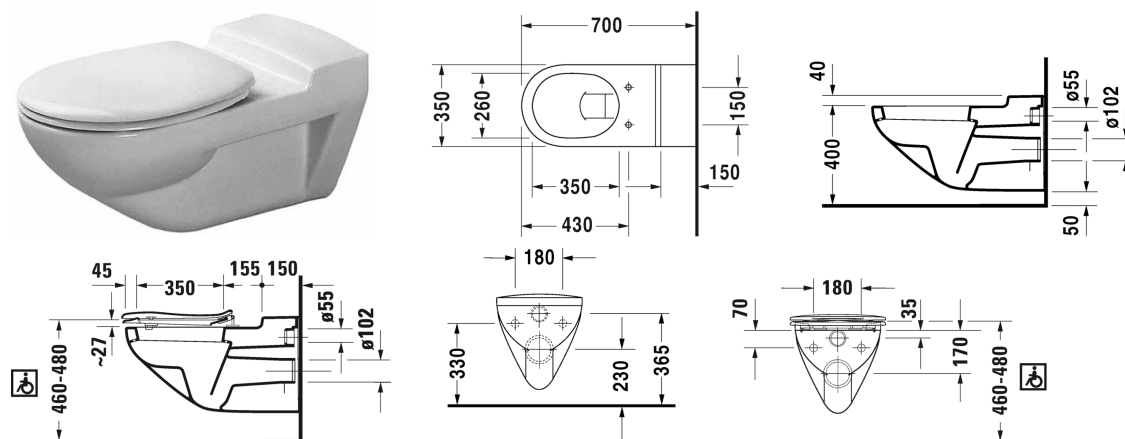

**Toilet wall mounted # 019009..00 / 019009..00**

| &lt; 350 mm &gt; |

Toilet wall mounted	Dimension	Weight	Order number
Projection 700 mm, suitable for barrier-free applications, washdown model, UWL class 2			
<b>Colors</b>			
00 White Alpin 20 HygieneGlaze (an antibacterial ceramic glaze that provides almost indefinite effectiveness)			
<b>Variant</b>			
♣ 6 litre flush	350 x 700 mm	27.800 kg	019009..00
♣ 6 litre flush	350 x 700 mm	27.800 kg	019009..00
Sanitary ceramics with the special WonderGliss surface finish will remain clean and attractive-looking for a long time to come. When ordering WonderGliss please add a "1" as eleventh digit to the model number.			
<b>Accessory</b>			
Noise reduction gasket for wall mounted toilet		0.300 kg	005020
Fixing for wall mounted bidet and wall mounted toilet	Ø 12 x 180 mm	0.200 kg	006500
<b>Suitable products</b>			
Toilet seat and cover with lateral reinforcement and extended hinge shaft, hinges stainless steel, without automatic closure,			006281
Toilet seat ring with lateral reinforcement and extended hinge shaft, hinges stainless steel, without automatic closure,			006291

All drawings contain the necessary measurements which are subject to standard tolerances. Exact measurements, in particular for customised installation scenarios, can only be taken from the finished ceramic piece.