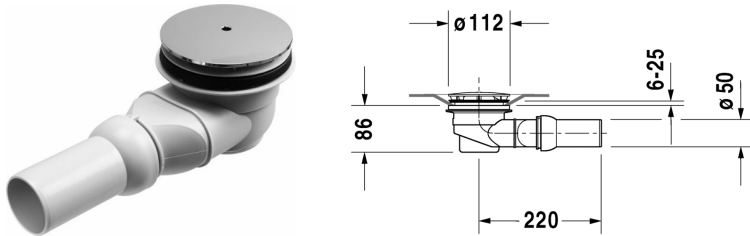

Outlet drain # 790263

Outlet drain	Dimension	Weight	Order number
horizontal outlet, Drain flow rate: 0,7 l/s (according to DIN EN 274), outlet diameter 90 mm, (white -00, chrome -10)			
Colors			
Variant			

All drawings contain the necessary measurements which are subject to standard tolerances. Exact measurements, in particular for customised installation scenarios, can only be taken from the finished ceramic piece.