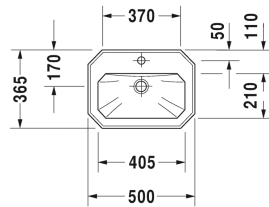

**Handrinse basin # 0785500000**

|< 500 mm >|

Handrinse basin	Dimension	Weight	Order number
with overflow, with tap platform, underneath glazed, 500 mm			
<b>Colors</b>			
00 White Alpin			
<b>Variant</b>			
●	500 x 365 mm	11.000 kg	0785500000
Sanitary ceramics with the special WonderGliss surface finish will remain clean and attractive-looking for a long time to come. When ordering WonderGliss please add a "1" as eleventh digit to the model number.			

*All drawings contain the necessary measurements which are subject to standard tolerances. Exact measurements, in particular for customised installation scenarios, can only be taken from the finished ceramic piece.*