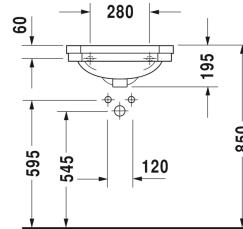

**Handrinse basin # 0785500000**

|< 500 mm >|

Handrinse basin	Dimension	Weight	Order number
with overflow, with tap platform, underneath glazed, 500 mm			
<b>Colors</b>			
00 White Alpin			
<b>Variant</b>			
●	500 x 365 mm	11.000 kg	0785500000
Sanitary ceramics with the special WonderGliss surface finish will remain clean and attractive-looking for a long time to come. When ordering WonderGliss please add a "1" as eleventh digit to the model number.			

*All drawings contain the necessary measurements which are subject to standard tolerances. Exact measurements, in particular for customised installation scenarios, can only be taken from the finished ceramic piece.*