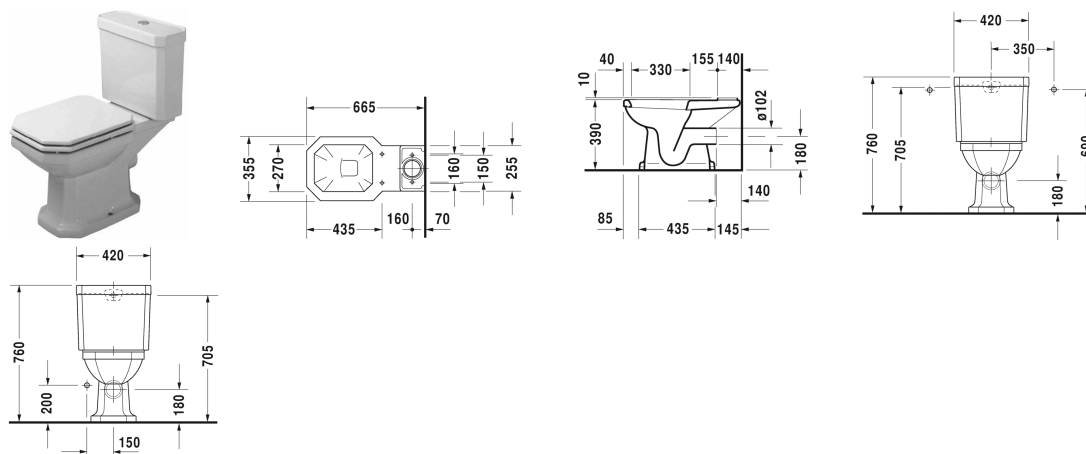

**Toilet close-coupled # 0227090000**

| &lt; 355 mm &gt; |

Toilet close-coupled	Dimension	Weight	Order number
washdown model, (without cistern), UWL class 2, 6 litre flush, horizontal outlet			
<b>Colors</b>			
00 White Alpin			
<b>Variant</b>			
◆	355 x 665 mm	25.000 kg	0227090000
Sanitary ceramics with the special WonderGliss surface finish will remain clean and attractive-looking for a long time to come. When ordering WonderGliss please add a "1" as eleventh digit to the model number.			
<b>Accessory</b>			
Fixing for floor standing bidet, floor standing toilet and siphon cover, caps white and chrome	Ø 6 x 70 mm	0.400 kg	006701
<b>Suitable products</b>			
Toilet seat and cover octagonal seat hole, hinges stainless steel, without automatic closure,			006481
Toilet seat and cover oval seat hole, hinges stainless steel, without automatic closure,			006661
Cistern for bottom left supply, 430 x 175 mm	430 x 175 mm		087221
Toilet seat and cover octagonal seat hole, hinges stainless steel, with automatic closure,			006489

All drawings contain the necessary measurements which are subject to standard tolerances. Exact measurements, in particular for customised installation scenarios, can only be taken from the finished ceramic piece.