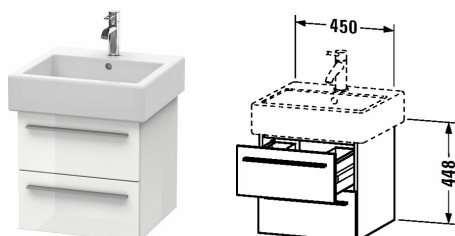

**Vanity unit wall-mounted # XL6343**

| &lt; 450 mm &gt; |

Vanity unit wall-mounted	Dimension	Weight	Order number
2 drawers, upper drawer including cut-out for siphon and siphon cover, for Vero # 045450			
<b>Colors</b>			
M03 Jade High Gloss Lacquer M07 Concrete Grey Matt Decor M09 Light Blue Matt Decor M10 Apricot Pearl High Gloss Lacquer M11 Cashmere Oak M12 Brushed Oak M13 American Walnut (Real wood veneer) M14 Terra M18 White Matt M20 Apricot Pearl Satin Matt Lacquer M21 Walnut Dark Decor M22 White High Gloss (Decor) M27 White Lilac High Gloss Lacquer M31 Pine Silver M38 Dolomiti Grey High Gloss Lacquer M40 Black high gloss M43 Basalt Matt M47 Stone blue high gloss M49 Graphite Matt M51 Pine Terra M52 European Oak M53 Chestnut Dark M61 Olive brown high gloss M69 Brushed Walnut M71 Mediterranean Oak M72 Brushed Dark Oak M73 Tecino Cherry Tree M75 Linen M79 Natural Walnut M85 White High Gloss (Laquer) M86 Cappuccino M87 White lilac satin matt M89 Flannel Grey High Gloss Lacquer M90 Flannel Grey Satin Matt Lacquer M91 Taupe Decor			
<b>Variant</b>			
	450 x 443 mm		XL6343
<b>Infobox</b>			
Space saving siphon # 005076 is recommended			
<b>Suitable products</b>			
Washbasin, furniture washbasin with tap platform, underneath glazed, 500 x 470 mm	500 x 470 mm		045450

All drawings contain the necessary measurements which are subject to standard tolerances. Exact measurements, in particular for customised installation scenarios, can only be taken from the finished ceramic piece.