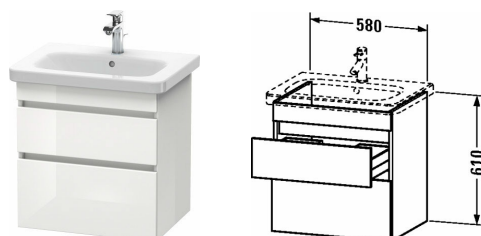

**Vanity unit wall-mounted # DS6480**

| &lt; 580 mm &gt; |

Vanity unit wall-mounted	Dimension	Weight	Order number
2 drawers, upper drawer including cut-out for siphon and siphon cover, for DuraStyle # 232065			
<b>Colors</b>			
M07 Concrete Grey Matt Decor M09 Light Blue Matt Decor M14 Terra M18 White Matt M21 Walnut Dark Decor M22 White High Gloss (Decor) M31 Pine Silver M43 Basalt Matt M49 Graphite Matt M51 Pine Terra M52 European Oak M53 Chestnut Dark M73 Tecino Cherry Tree M75 Linen M79 Natural Walnut M91 Taupe Decor			
<b>Variant</b>			
	580 x 448 mm		DS6480
<b>Infobox</b>			
Colours available: Body of cabinet - 18 White Matt or 43 Basalt Matt. Front of cabinet - Any colour from swatches listed with product., Dividing system optional, lay-in component # UV 9845, Required specification for ordering:., - Front colour, - Body colour			
<b>Suitable products</b>			
Dividing system Individual and retrofit interior system with cover, Black diamond, for vanity unit, 115 x 320 mm	115 x 320 mm		UV9845
Washbasin, furniture washbasin with tap platform, underneath glazed, 650 x 480 mm	650 x 480 mm		232065

All drawings contain the necessary measurements which are subject to standard tolerances. Exact measurements, in particular for customised installation scenarios, can only be taken from the finished ceramic piece.