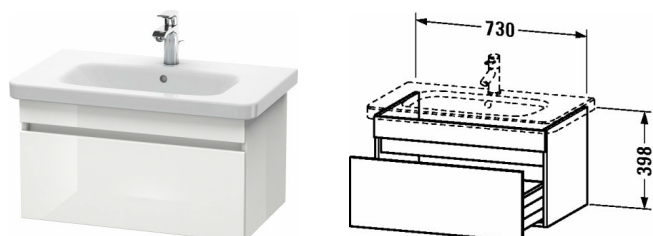

Vanity unit wall-mounted # DS6381

| < 730 mm > |

| Vanity unit wall-mounted | Dimension | Weight | Order number |
|--|--------------|--------|--------------|
| 1 pull-out compartment, for DuraStyle # 232080 | | | |
| Colors | | | |
| M07 Concrete Grey Matt Decor M09 Light Blue Matt Decor M14 Terra M18 White Matt M21 Walnut Dark Decor M22 White High Gloss (Decor) M31 Pine Silver M43 Basalt Matt M49 Graphite Matt M51 Pine Terra M52 European Oak M53 Chestnut Dark M73 Tecino Cherry Tree M75 Linen M79 Natural Walnut M91 Taupe Decor | | | |
| Variant | | | |
| | 730 x 448 mm | | DS6381 |
| Infobox | | | |
| Colours available: Body of cabinet - 18 White Matt or 43 Basalt Matt. Front of cabinet - Any colour from swatches listed with product., Installation only in combination with space saving siphon (# 005076 is recommended), Dividing system optional, lay-in component # UV 9845, Required specification for ordering:, - Front colour, - Body colour | | | |
| Suitable products | | | |
| Dividing system Individual and retrofit interior system with cover, Black diamond, for vanity unit, 115 x 320 mm | 115 x 320 mm | | UV9845 |
| Washbasin, furniture washbasin with tap platform, underneath glazed, 800 x 480 mm | 800 x 480 mm | | 232080 |

All drawings contain the necessary measurements which are subject to standard tolerances. Exact measurements, in particular for customised installation scenarios, can only be taken from the finished ceramic piece.