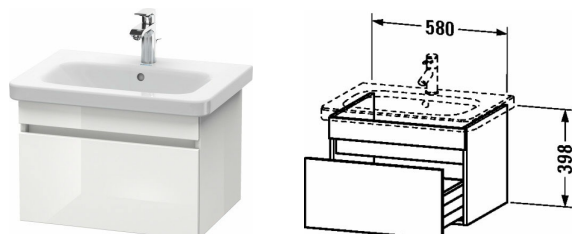

**Vanity unit wall-mounted # DS6380**

| &lt; 580 mm &gt; |

Vanity unit wall-mounted	Dimension	Weight	Order number
1 pull-out compartment, for DuraStyle # 232065			
<b>Colors</b>			
M07 Concrete Grey Matt Decor M09 Light Blue Matt Decor M14 Terra M18 White Matt M21 Walnut Dark Decor M22 White High Gloss (Decor) M31 Pine Silver M43 Basalt Matt M49 Graphite Matt M51 Pine Terra M52 European Oak M53 Chestnut Dark M73 Tecino Cherry Tree M75 Linen M79 Natural Walnut M91 Taupe Decor			
<b>Variant</b>			
	580 x 448 mm		DS6380
<b>Infobox</b>			
Colours available: Body of cabinet - 18 White Matt or 43 Basalt Matt. Front of cabinet - Any colour from swatches listed with product., Installation only in combination with space saving siphon (# 005076 is recommended), Dividing system optional, lay-in component # UV 9845, Required specification for ordering: - Front colour, - Body colour			
<b>Suitable products</b>			
Dividing system Individual and retrofit interior system with cover, Black diamond, for vanity unit, 115 x 320 mm	115 x 320 mm		UV9845
Washbasin, furniture washbasin with tap platform, underneath glazed, 650 x 480 mm	650 x 480 mm		232065

All drawings contain the necessary measurements which are subject to standard tolerances. Exact measurements, in particular for customised installation scenarios, can only be taken from the finished ceramic piece.