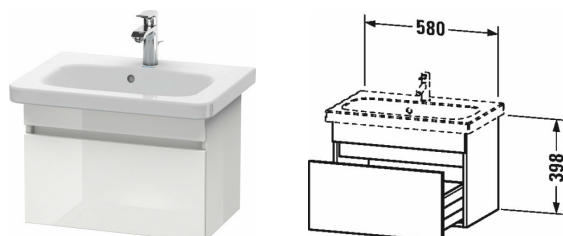

Vanity unit wall-mounted compact # DS6379

| < 580 mm > |

Vanity unit wall-mounted compact	Dimension	Weight	Order number
1 pull-out compartment, for DuraStyle # 233763			
Colors			
M07 Concrete Grey Matt Decor M09 Light Blue Matt Decor M14 Terra M18 White Matt M21 Walnut Dark Decor M22 White High Gloss (Decor) M31 Pine Silver M43 Basalt Matt M49 Graphite Matt M51 Pine Terra M52 European Oak M53 Chestnut Dark M73 Tecino Cherry Tree M75 Linen M79 Natural Walnut M91 Taupe Decor			
Variant			
	580 x 368 mm		DS6379
Infobox			
Colours available: Body of cabinet - 18 White Matt or 43 Basalt Matt. Front of cabinet - Any colour from swatches listed with product., Installation only in combination with space saving siphon (# 005076 is recommended), Dividing system optional, lay-in component # UV 9955, Required specification for ordering:, - Front colour, - Body colour			
Suitable products			
Dividing system Individual and retrofit interior system with cover, Black diamond, for vanity unit, 115 x 270 mm	115 x 270 mm		UV9955
Furniture washbasin compact with overflow, with tap platform, underneath glazed, 635 x 400 mm	635 x 400 mm		233763

All drawings contain the necessary measurements which are subject to standard tolerances. Exact measurements, in particular for customised installation scenarios, can only be taken from the finished ceramic piece.