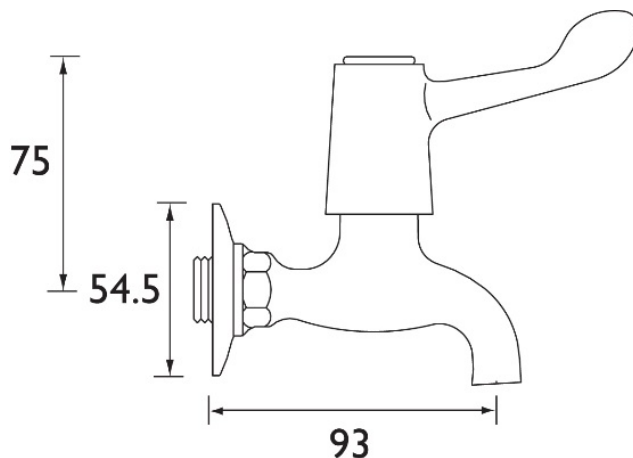

## LEVER Bib Taps

### Product Specification

Product Codes:	VAL BIB C CD (3 Inch Levers) VAL BIB C 6 CD (6 Inch Levers)
Finishes:	Chrome
Product Type:	Contemporary
Construction:	Tap bodies are of all brass construction
Valve Type:	¼ Turn ½" ceramic disc valves
Supply:	Suitable for all plumbing systems, preferably balanced
Inlet Connections:	½" BSP
Water Pressure:	Min 0.2 bar Max. 0.7 bar

### Additional Information

- VAL BIB C CD supplied with 3" (76mm) metal levers
- VAL BIB C 6 CD supplied with 6" (152mm) metal levers
- Chrome plated to BS EN 248