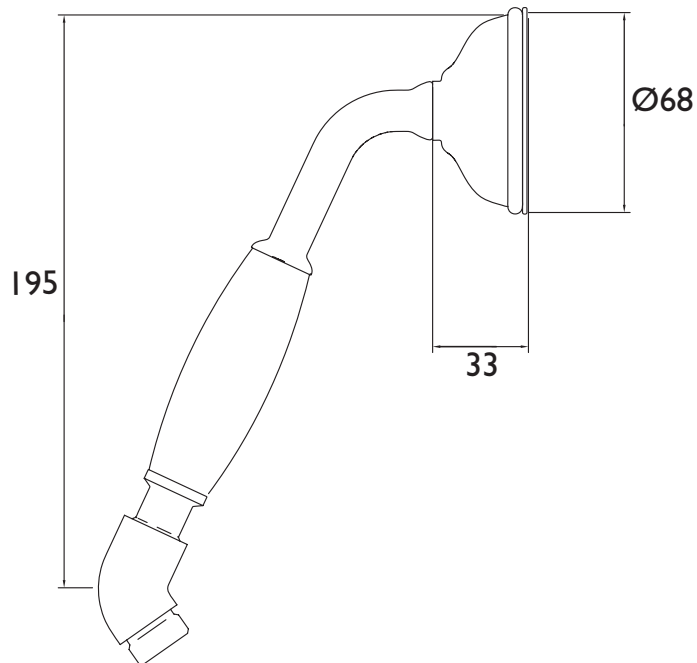

## Accessories Traditional Deluxe Handset Gold

Main Construction Material:	Brass
Connection Inlet:	G 1/2"
Connection Outlet:	N/A
Contemporary or Traditional:	Traditional
Finish Colour:	Gold
Isolation Included:	No
Left or Right Handed:	Both
Rub Clean Handset:	No
Working Pressure Range (bar):	Min. 0.2, Max. 5.0
Maximum Static Pressure: (bar)	10

#### Features:

- Single Function
- Chrome plated to BS EN 248:2002

### Dimensions (measurements in mm)

TECHNICAL  
DATA  
SHEET

**BRISTAN**  
TAPS & SHOWERS

D5