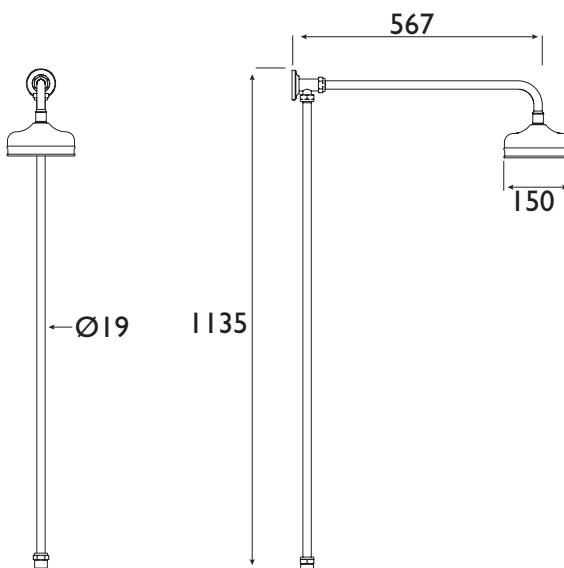

TRD RISE G

Accessories Traditional Rigid Riser Shower Kit Vintage Gold

Adjustable Brackets:	No
Main Construction Material:	Brass
Contemporary or Traditional:	Traditional
Finish Colour:	Gold
Isolation Included:	No
Riser Length: (mm)	1135
Rub Clean Handset:	No
Working Pressure Range (bar):	Min. 0.2, Max. 5.0
Maximum Static Pressure: (bar)	10

Features:

- Supplied with shower rose
- Includes a 19mm to 15mm adaptor

Product Certifications:

Dimensions (measurements in mm)

For more Shower Accessories,
please visit our website:

**TECHNICAL
DATA
SHEET**