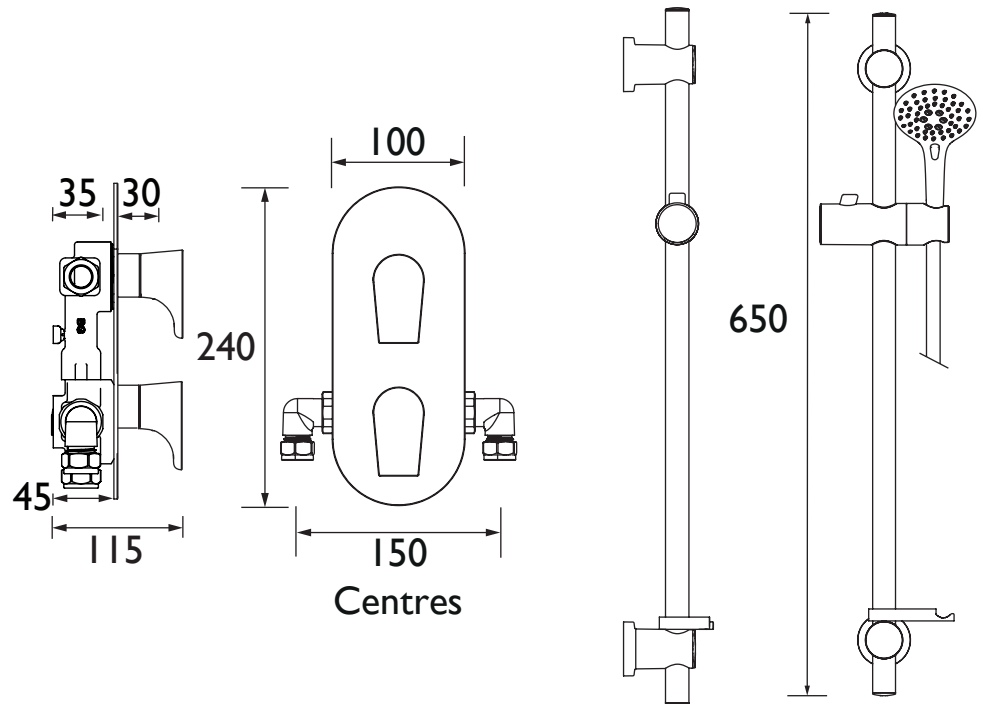

HOURGLASS SHWR PK

HOURGLASS Range Complete Hourglass Shower Pack

Features:

- This classically styled shower pack contains our Hourglass shower valve with an adjustable riser shower kit, smooth silver hose and large push button, rub-clean, multi-function handset
- Cartridge can be accessed from the front
- Requires rear access to service filters
- Chrome plated to BS EN 248

Product Certifications:

For more products, visit our website:
<http://www.bristan.com>

Specification

Style:	Contemporary
Finish/Colour:	Chrome Plated
Main Construction Material:	Brass; ABS
No of Controls:	2
Shower Type:	Dual Control
Shower Head Type:	Adjustable Riser Kit
Valve/Cartridge Type:	Thermostatic Cartridge & 3/4" Ceramic Disc Valve
Maximum Hot Water Supply Temperature °C:	65
Maximum Static Pressure: (bar)	10
Plumbing System Suitability:	Suitable for all plumbing systems
Working Pressure Range:	Min: 0.2 bar, Max: 5 bar
Connection Inlet:	15mm Compression
Connection Outlet:	G 1/2"
Isolation Valve Included:	No
Check Valve Included:	Yes

Dimensions (measurements in mm)

Flow Rates (l/min)

System Pressure (bar)	0.2	0.5	1	2	3	5
Outlet 1	7.5	14.1	21	30.5	37.4	48.2

TECHNICAL
DATA
SHEET

BRISTAN
TAPS & SHOWERS

D3