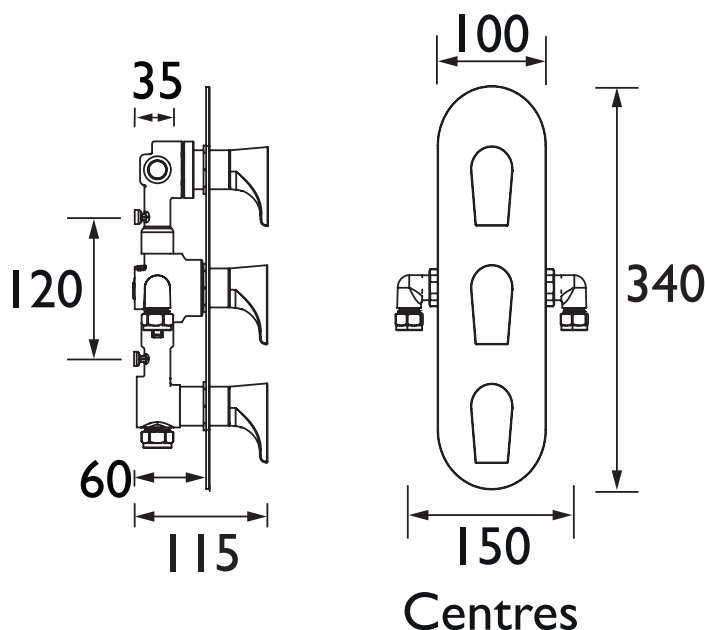

HOU SHC3STP C

HOURGLASS Shower Range Hourglass Concealed Dual Control Valve with Twin Stopcocks

Features:

- This shower valve has been designed to fit in any UK wall cavity and therefore only needs a 35mm deep cavity space
- Fitting depth including plasterboard and tiles is 60mm - 75mm
- Cartridge can be accessed from the front
- Requires rear access to service the filters
- Supplied with wall outlet

Product Certifications:

WRAS Certificate No: 1407023
WRAS Expiry Date: 31/07/2019

For more products, visit our website:
<http://www.bristan.com>

Specification

Style:	Contemporary
Finish/Colour:	Chrome
Main Construction Material:	Brass
No of Controls:	3
Shower Type:	Dual Control
Shower Head Type:	None
Valve/Cartridge Type:	Thermostatic Cartridge & 3/4" Ceramic Disc Valve
Maximum Hot Water Supply Temperature °C:	65
Maximum Static Pressure: (bar)	10
Plumbing System Suitability:	Suitable for all plumbing systems, ideally balanced
Working Pressure Range:	Min: 0.2 bar, Max: 5 bar
Connection Inlet:	15mm Compression
Connection Outlet:	15mm Compression
Isolation Valve Included:	No
Check Valve Included:	Yes

Dimensions (measurements in mm)

Flow Rates (l/min)

System Pressure (bar)	0.2	0.5	1	2	3	5
Outlet 1	7.7	14.2	20.7	29.3	35.9	46.3
Outlet 2	7.3	14	20.8	29.4	36	46.5

TECHNICAL
DATA
SHEET

BRISTAN
TAPS & SHOWERS